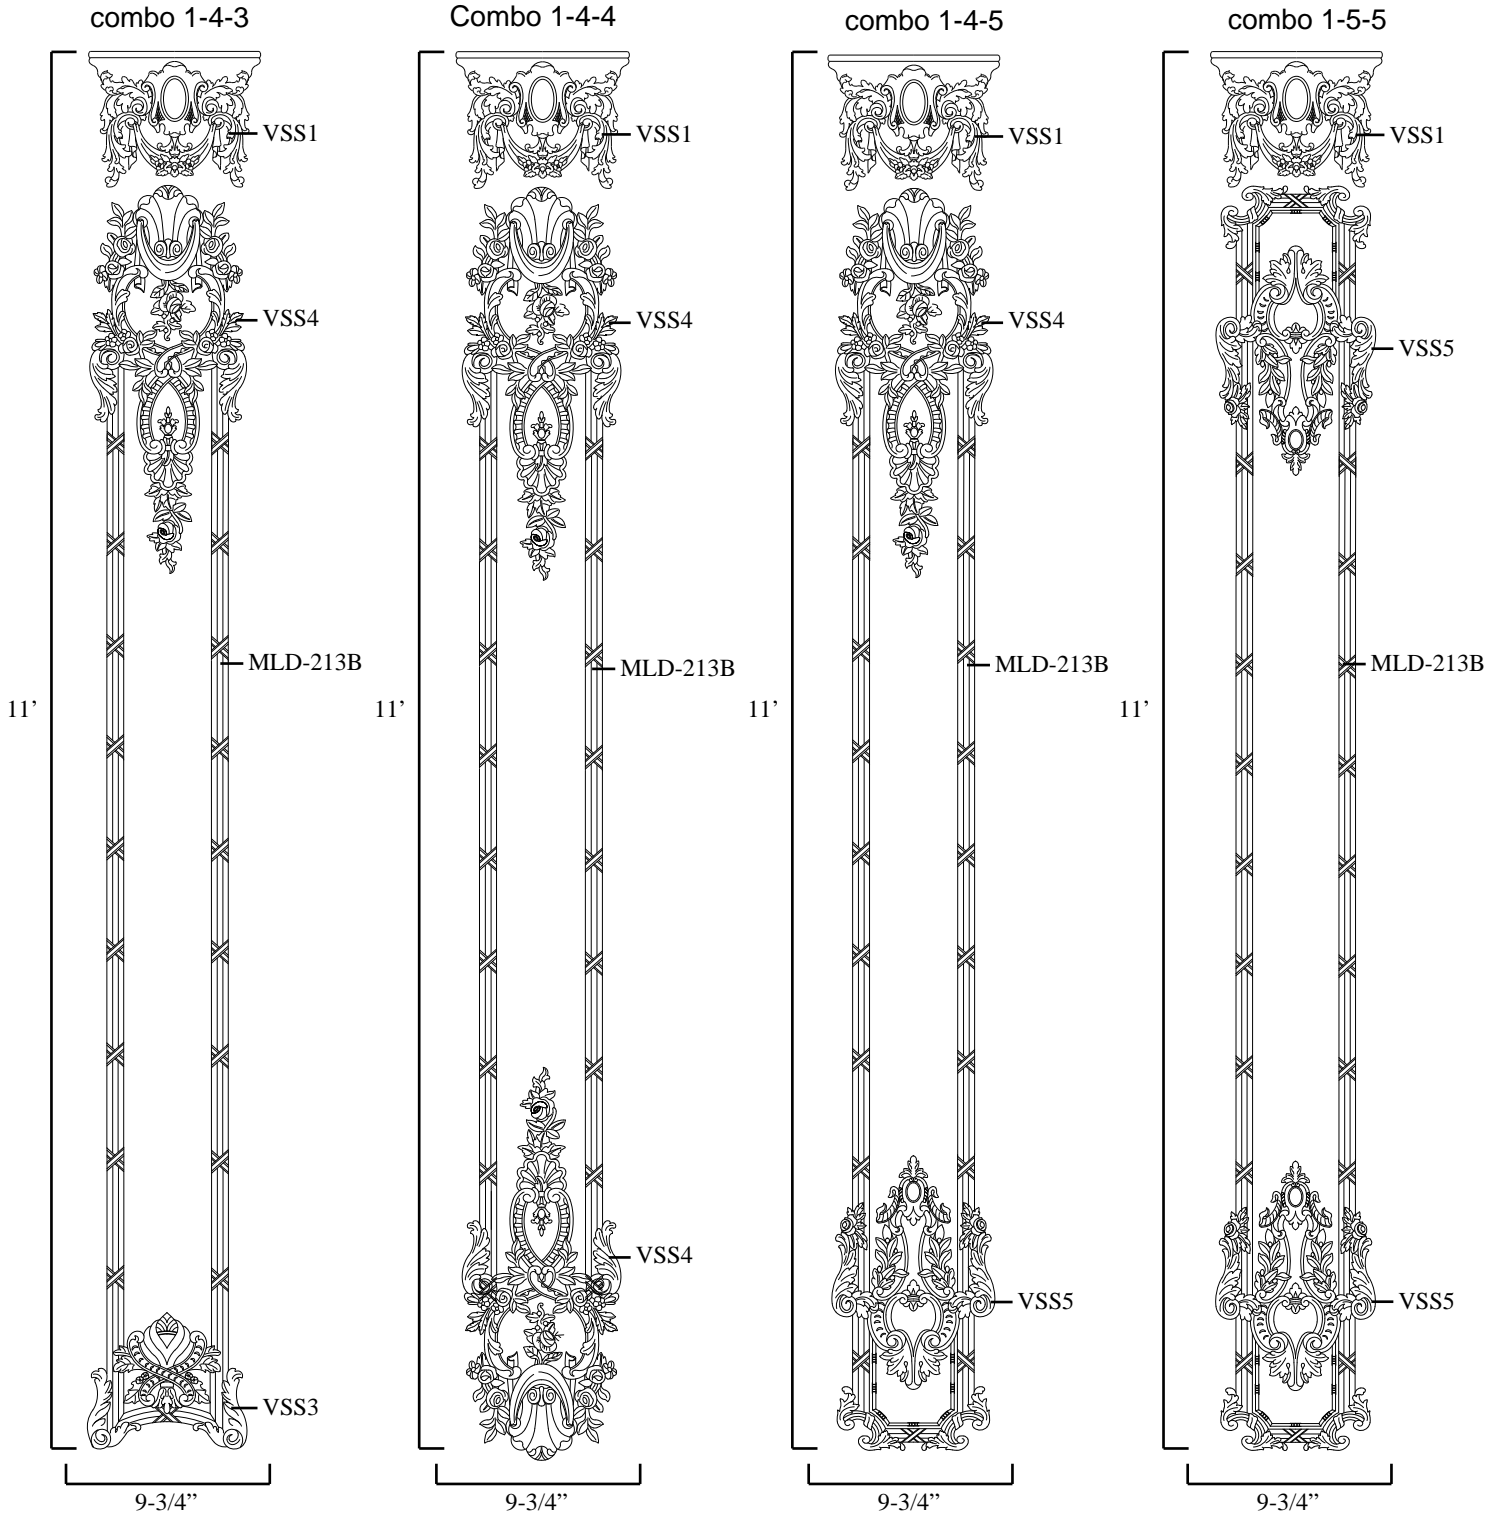

Toll Free: (855)-PEARLWORKS Website: pearlworksinc.com

Versailles Side Panels

***“THIS IS NOT A BUILD DRAWING”**. All drawings are **“CONCEPT ONLY”** and should be used as such.

*Projects built from concept drawings will **“ALWAYS”** vary due to unforeseen installation and field measurement changes.