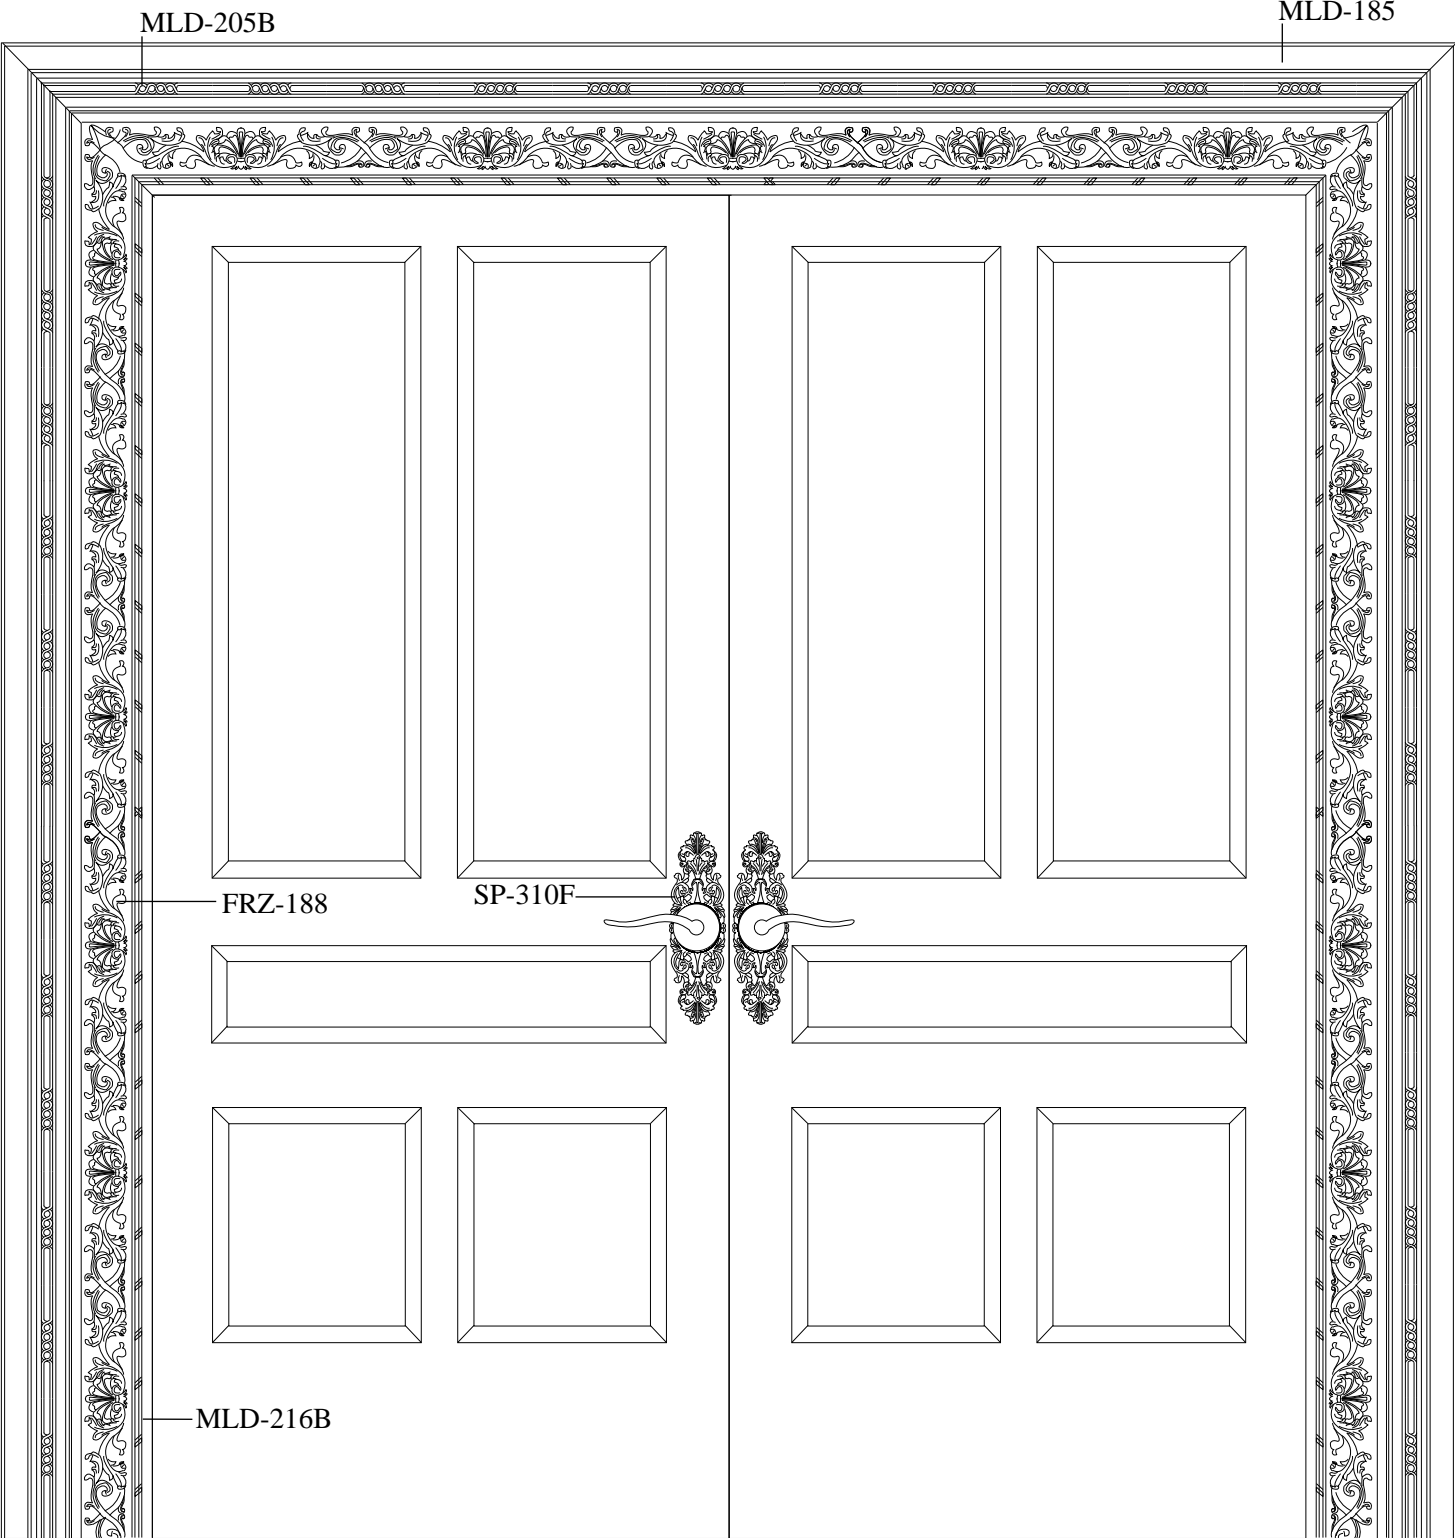

Stage 4 Square Double Door Surround 123-1

\*“THIS IS NOT A BUILD DRAWING”. All drawings are “CONCEPT ONLY” and should be used as such.

\*Projects built from concept drawings will “ALWAYS” vary due to unforeseen installation and field measurement changes.