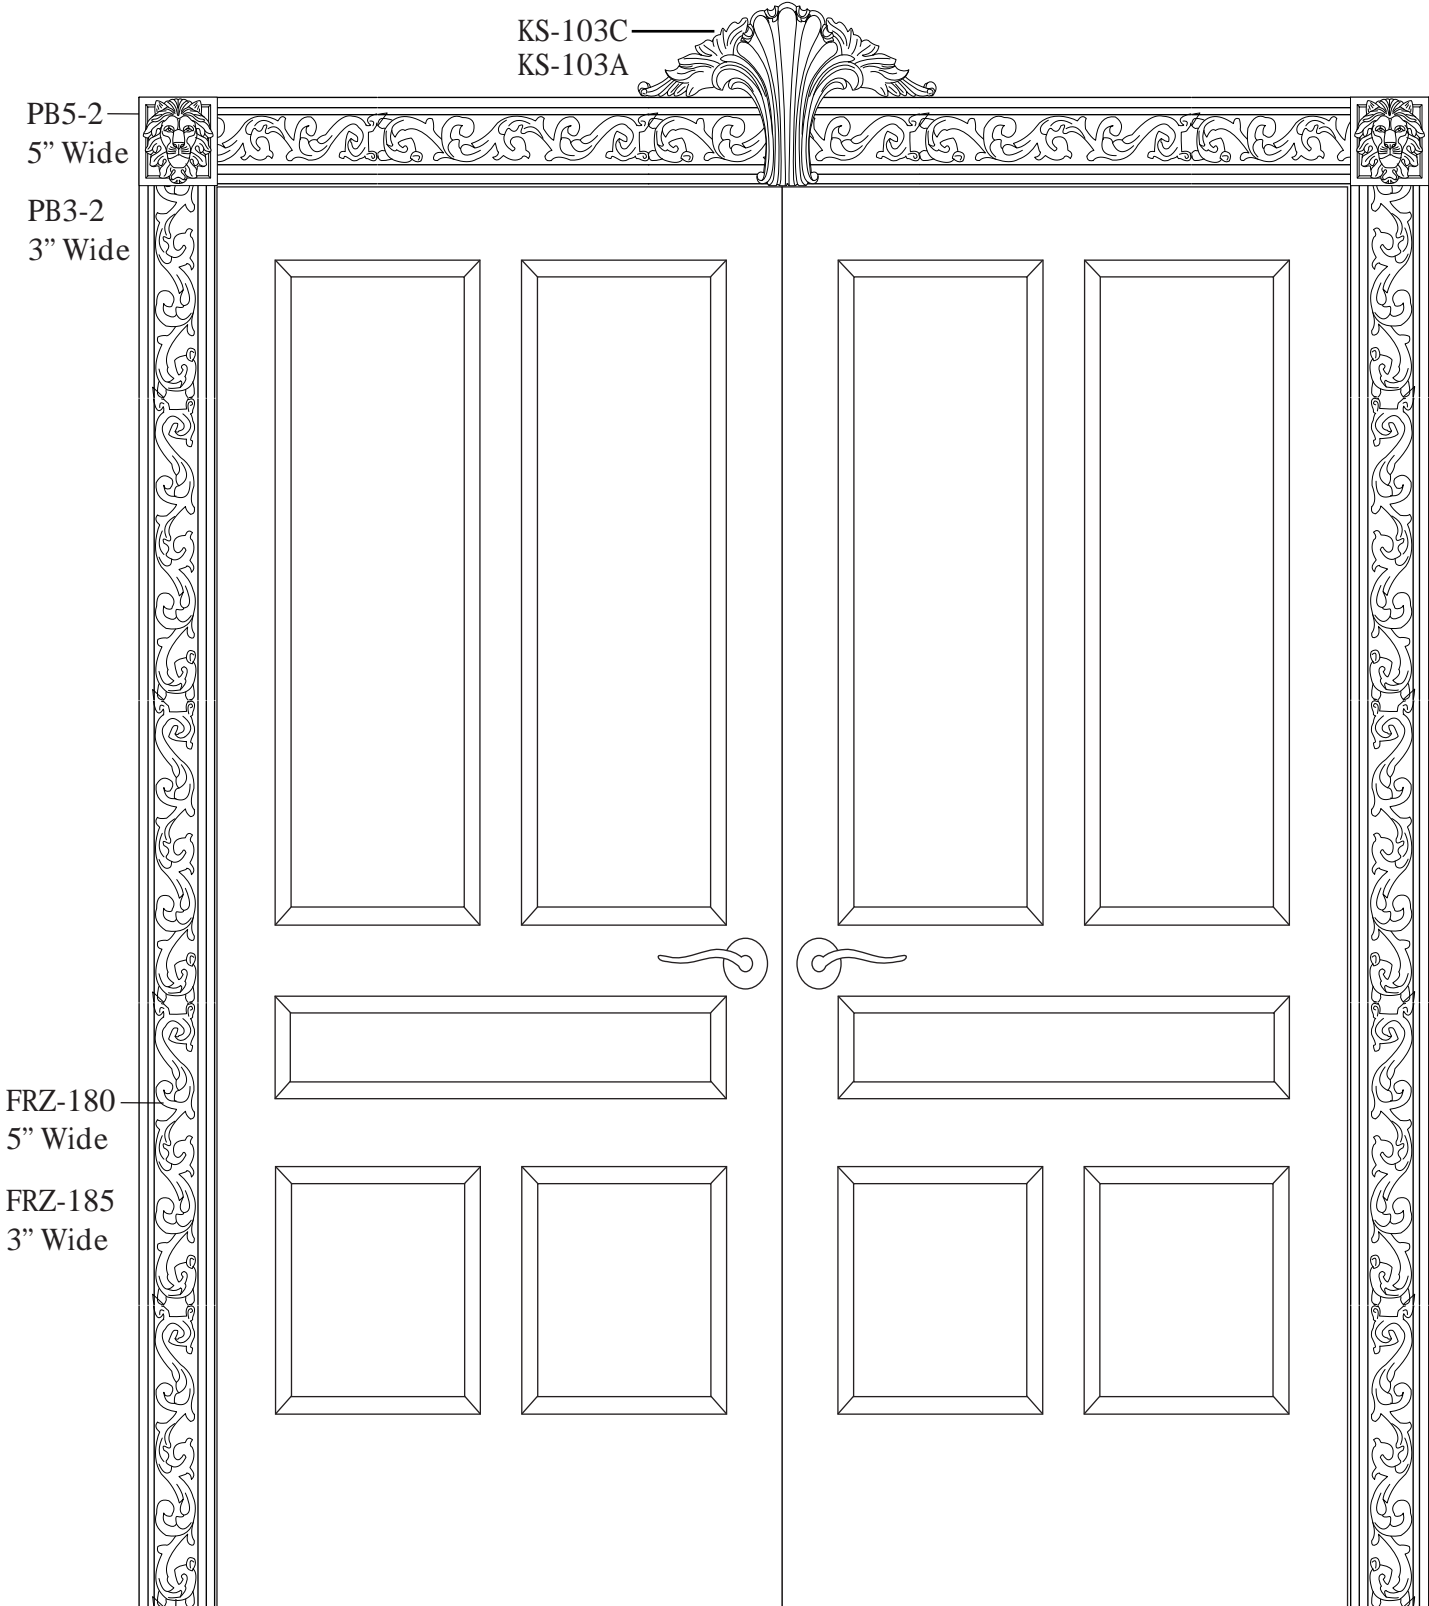

Stage 2 Square Double Door Surround 108-5

\*"THIS IS NOT A BUILD DRAWING". All drawings are "CONCEPT ONLY" and should be used as such.

\*Projects built from concept drawings will "ALWAYS" vary due to unforeseen installation and field measurement changes.