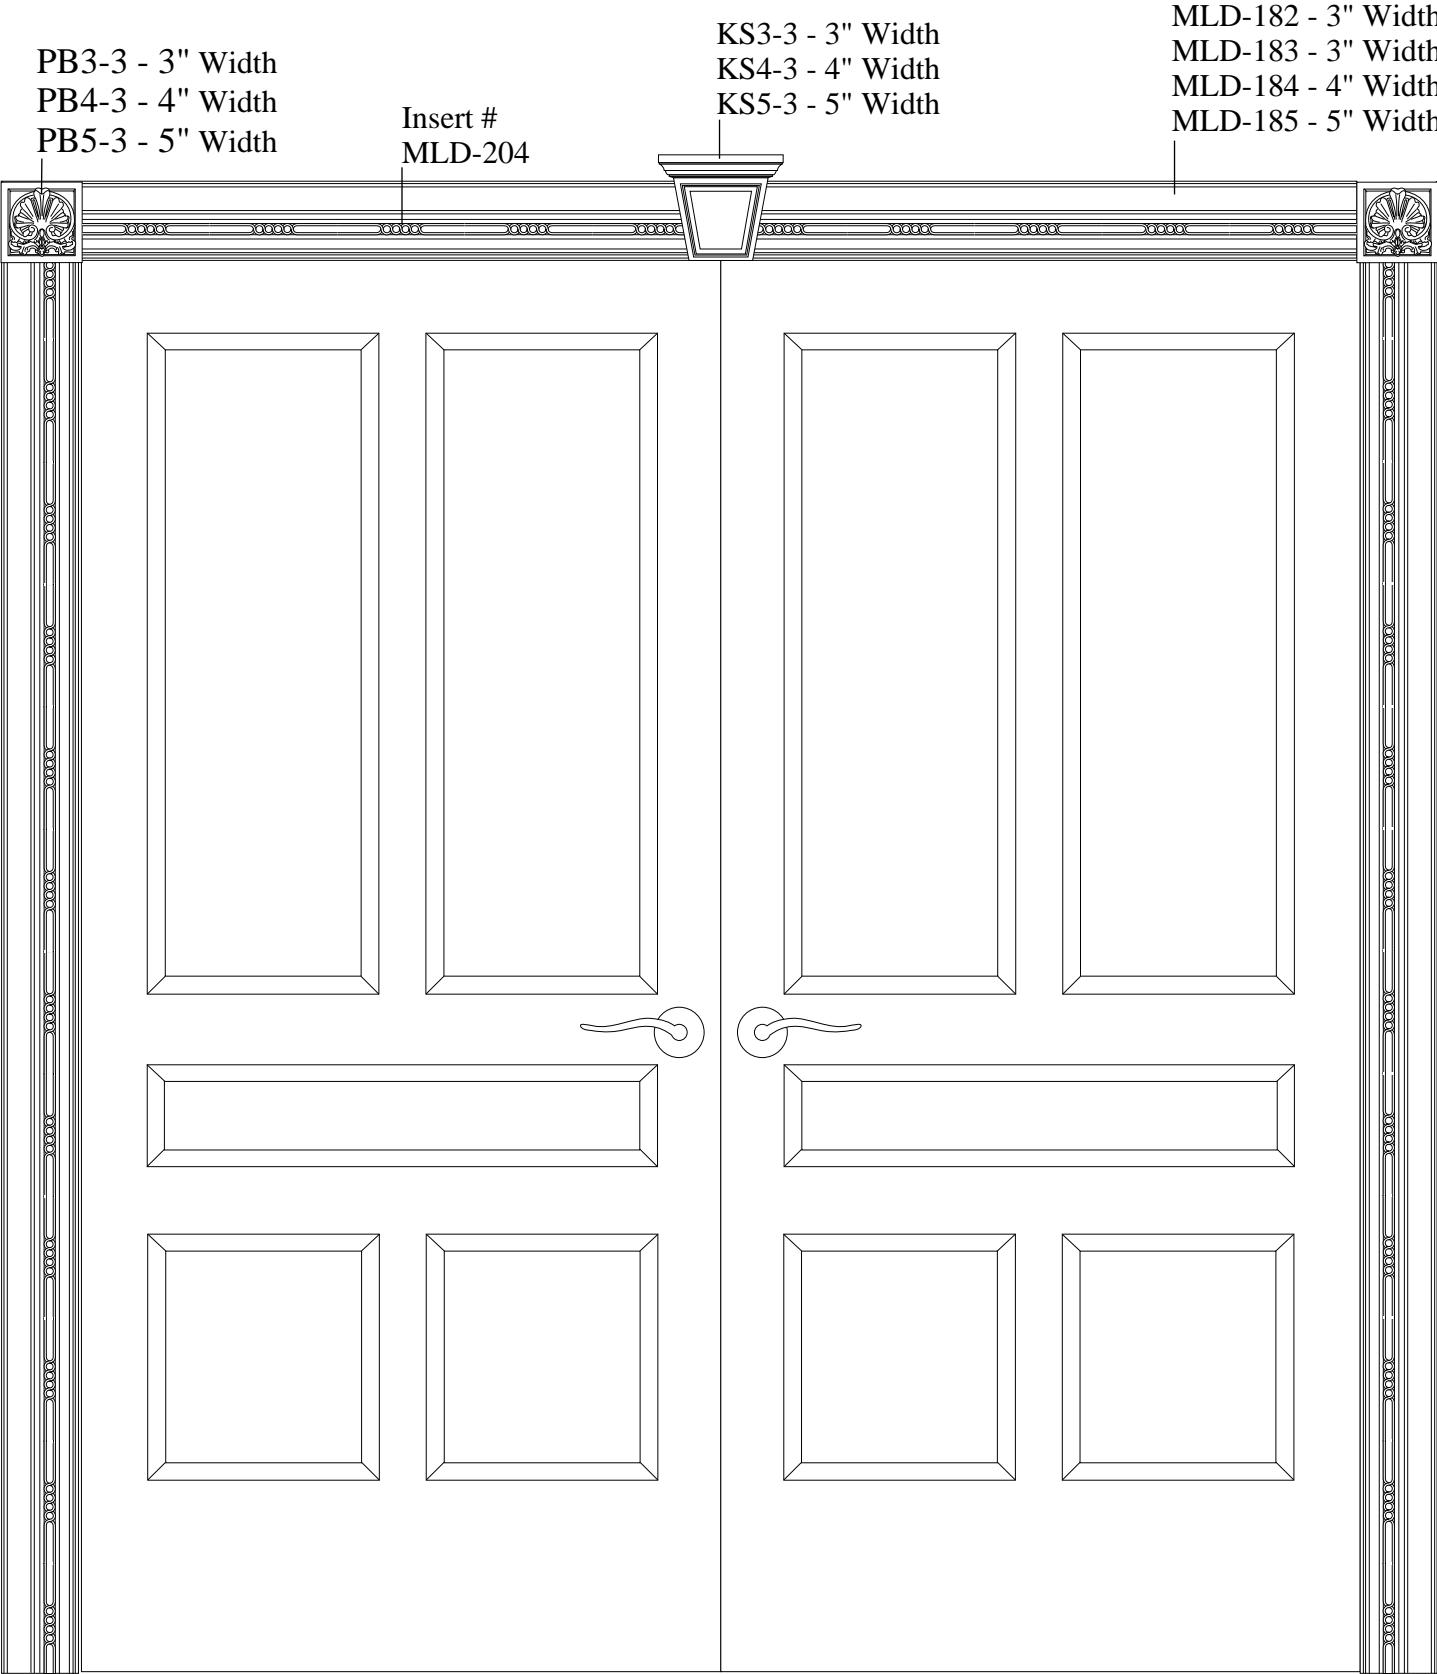

Stage 2 Square Double Door Surround 108-3

*"THIS IS NOT A BUILD DRAWING". All drawings are "CONCEPT ONLY" and should be used as such.

*Projects built from concept drawings will "ALWAYS" vary due to unforeseen installation and field measurement changes.