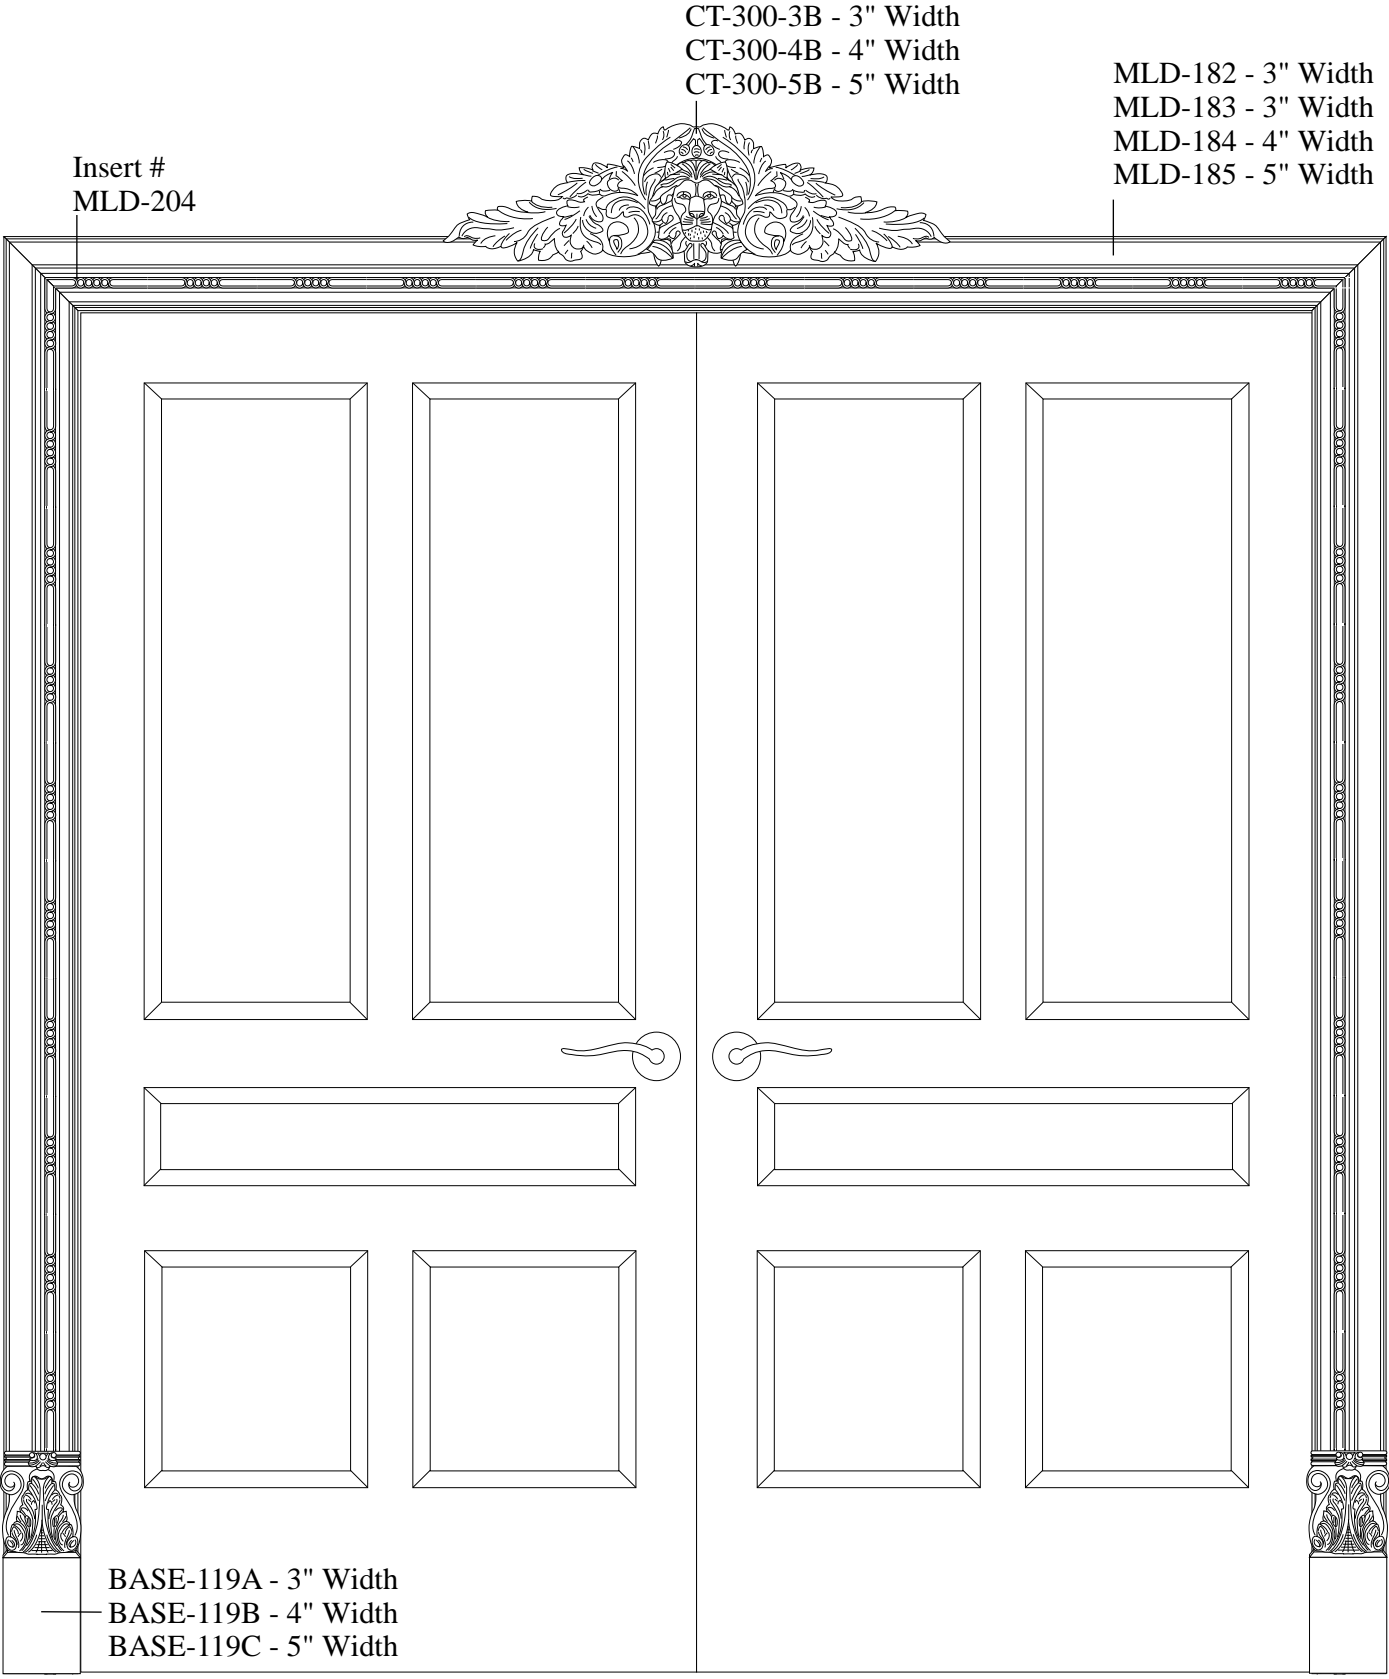

Stage 2 Square Double Door Surround 107-2

\*"THIS IS NOT A BUILD DRAWING". All drawings are "CONCEPT ONLY" and should be used as such.

\*Projects built from concept drawings will "ALWAYS" vary due to unforeseen installation and field measurement changes.