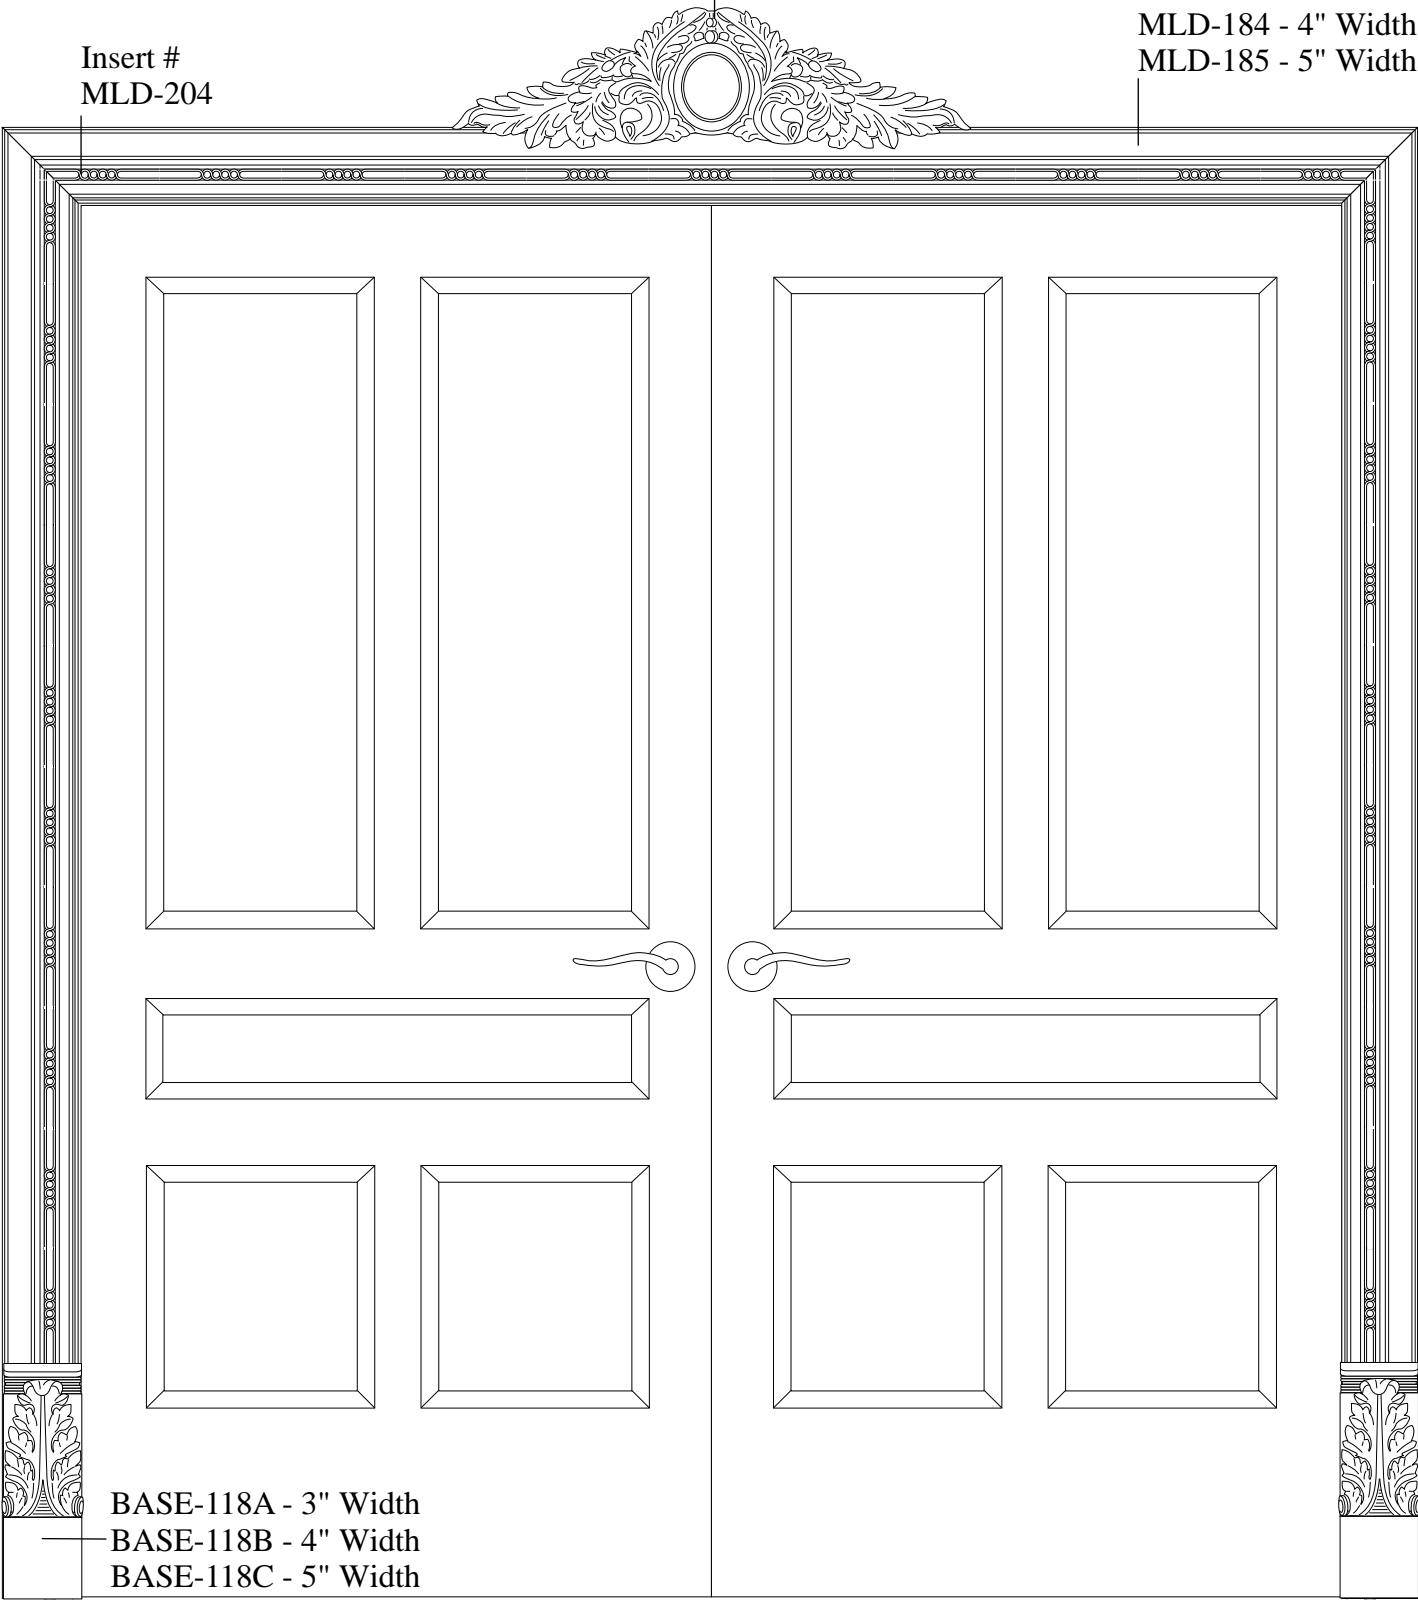

Stage 2 Square Double Door Surround 107-1

CT-300-3A - 3" Width
CT-300-4A - 4" Width
CT-300-5A - 5" Width

MLD-182 - 3" Width
MLD-183 - 3" Width
MLD-184 - 4" Width
MLD-185 - 5" Width

Insert #
MLD-204

*"THIS IS NOT A BUILD DRAWING". All drawings are "CONCEPT ONLY" and should be used as such.