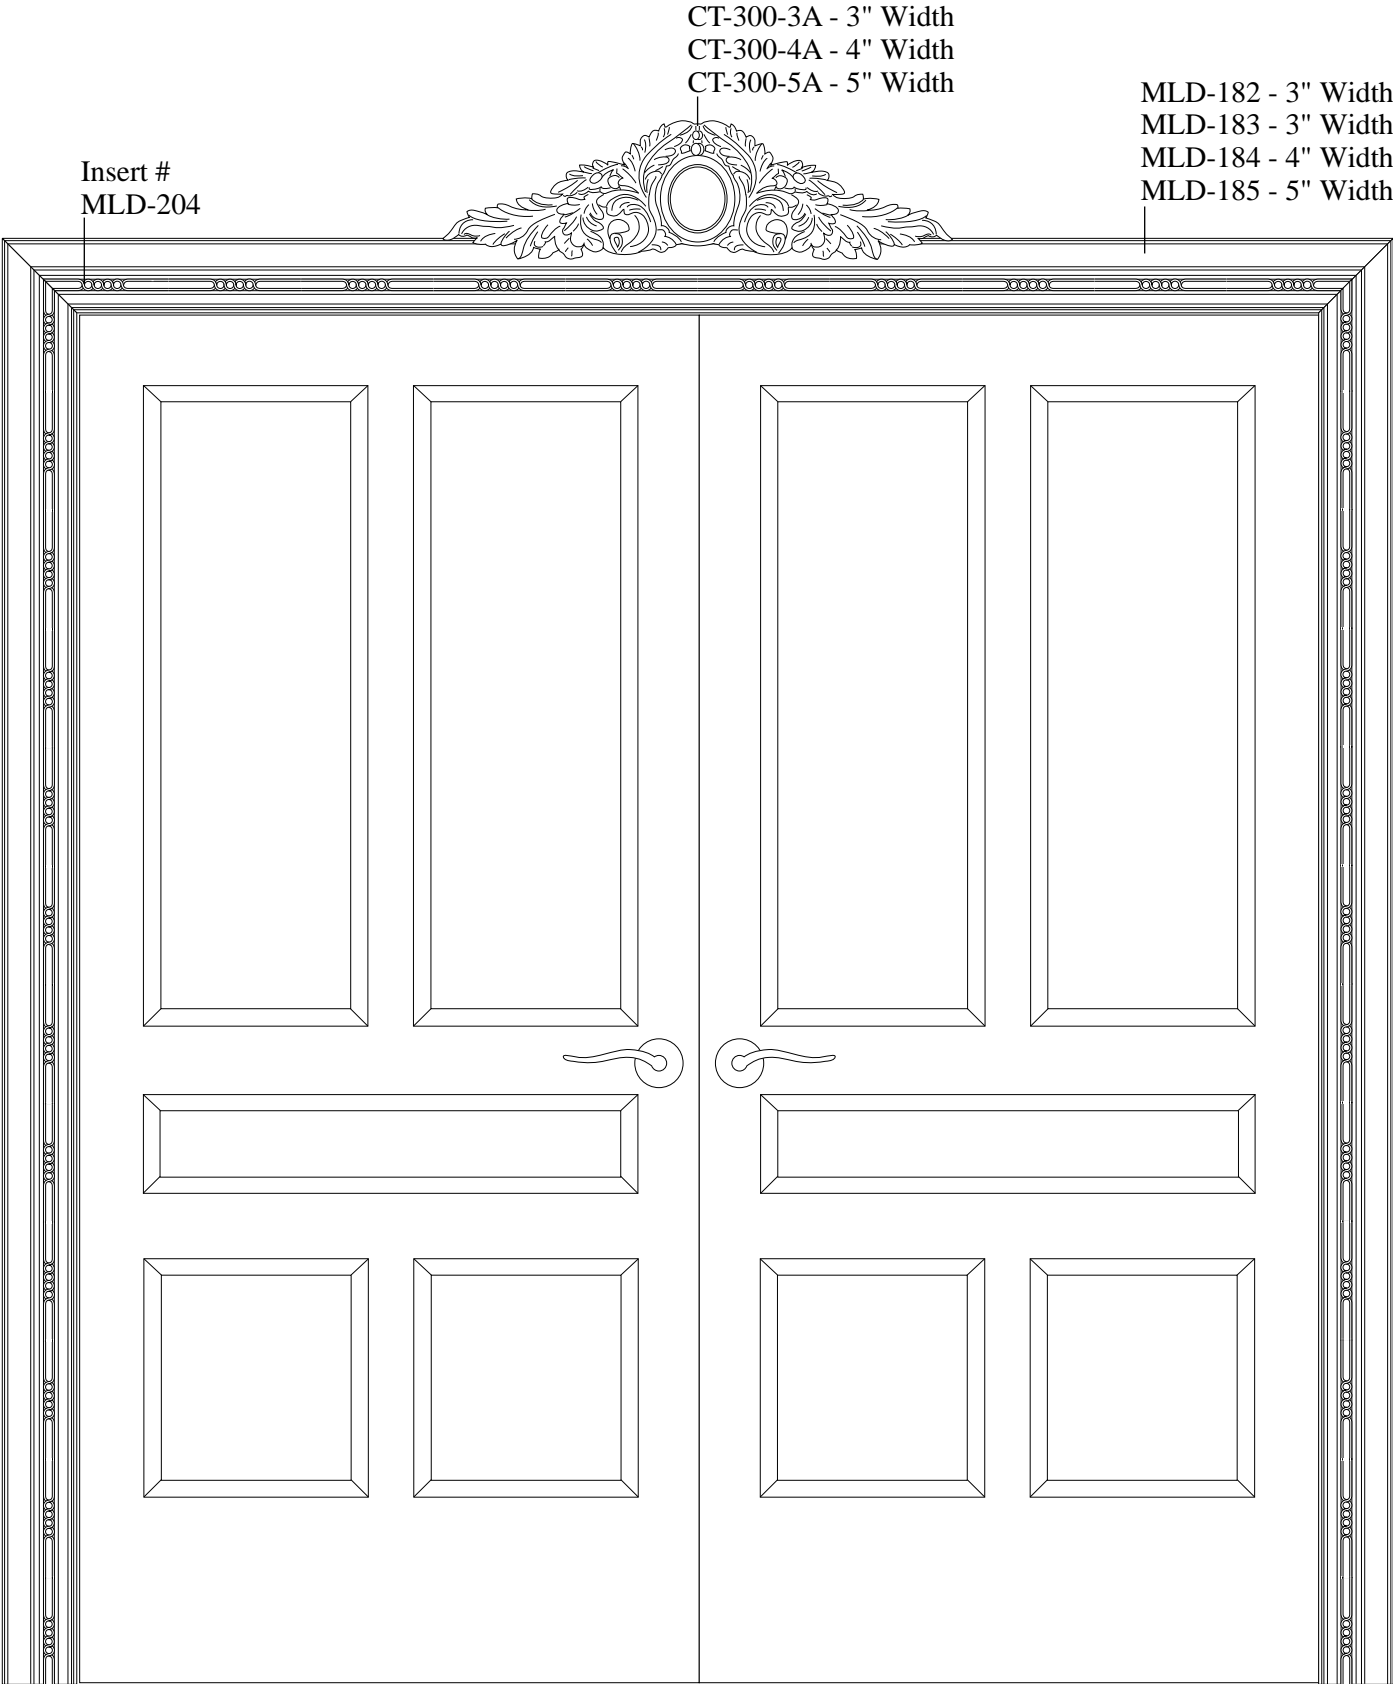

Stage 2 Square Double Door Surround 104-1

*“THIS IS NOT A BUILD DRAWING”. All drawings are “CONCEPT ONLY” and should be used as such.

*Projects built from concept drawings will “ALWAYS” vary due to unforeseen installation and field measurement changes.