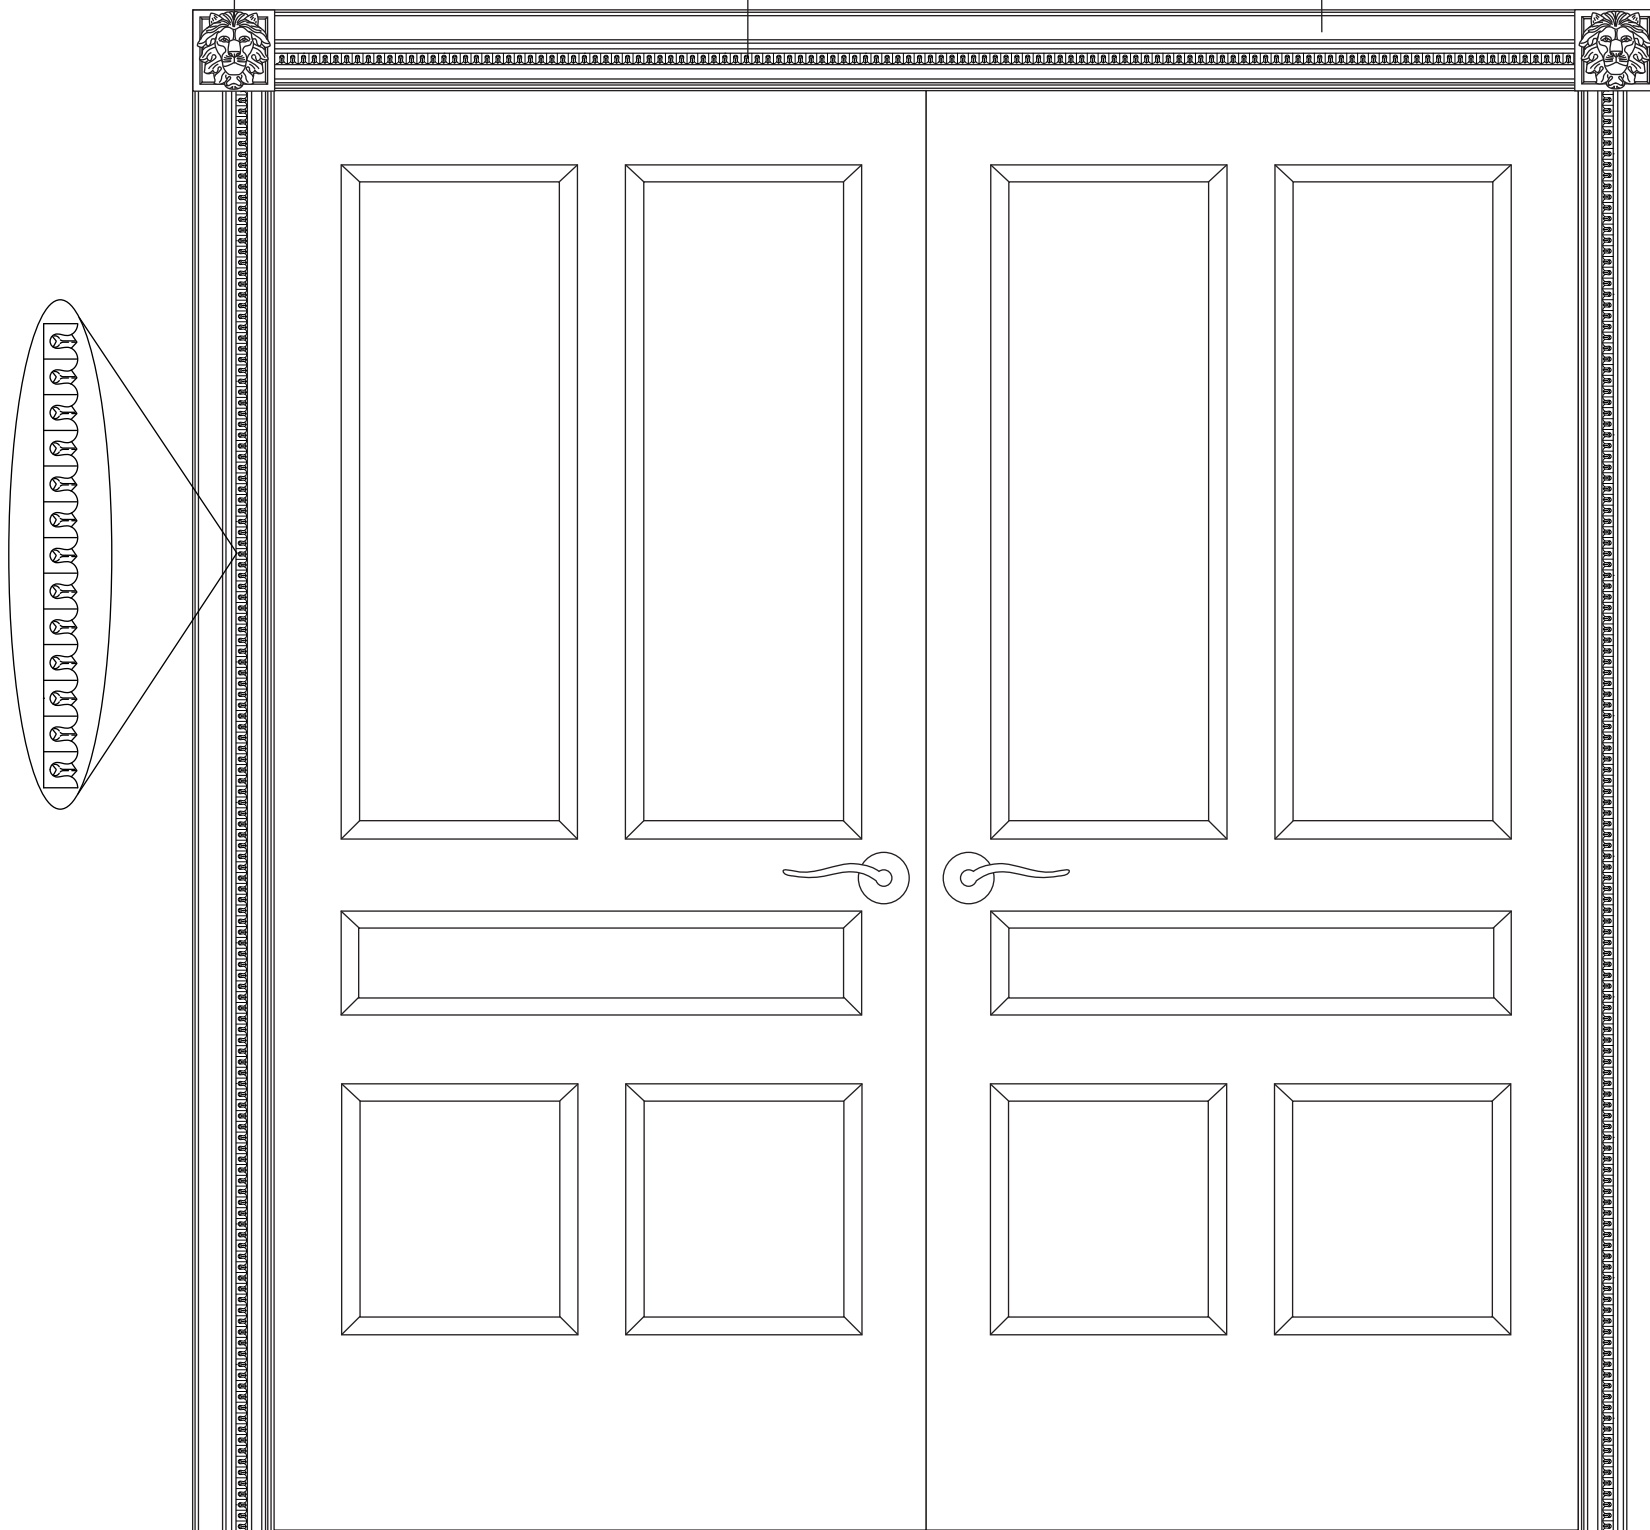

Stage 2 Square Double Door Surround 102-2

PB3-2 - 3" Width
PB4-2 - 4" Width
PB5-2 - 5" Width

Insert #
MLD-123

MLD-182 - 3" Width
MLD-183 - 3" Width
MLD-184 - 4" Width
MLD-185 - 5" Width

*“THIS IS NOT A BUILD DRAWING”. All drawings are “CONCEPT ONLY” and should be used as such.