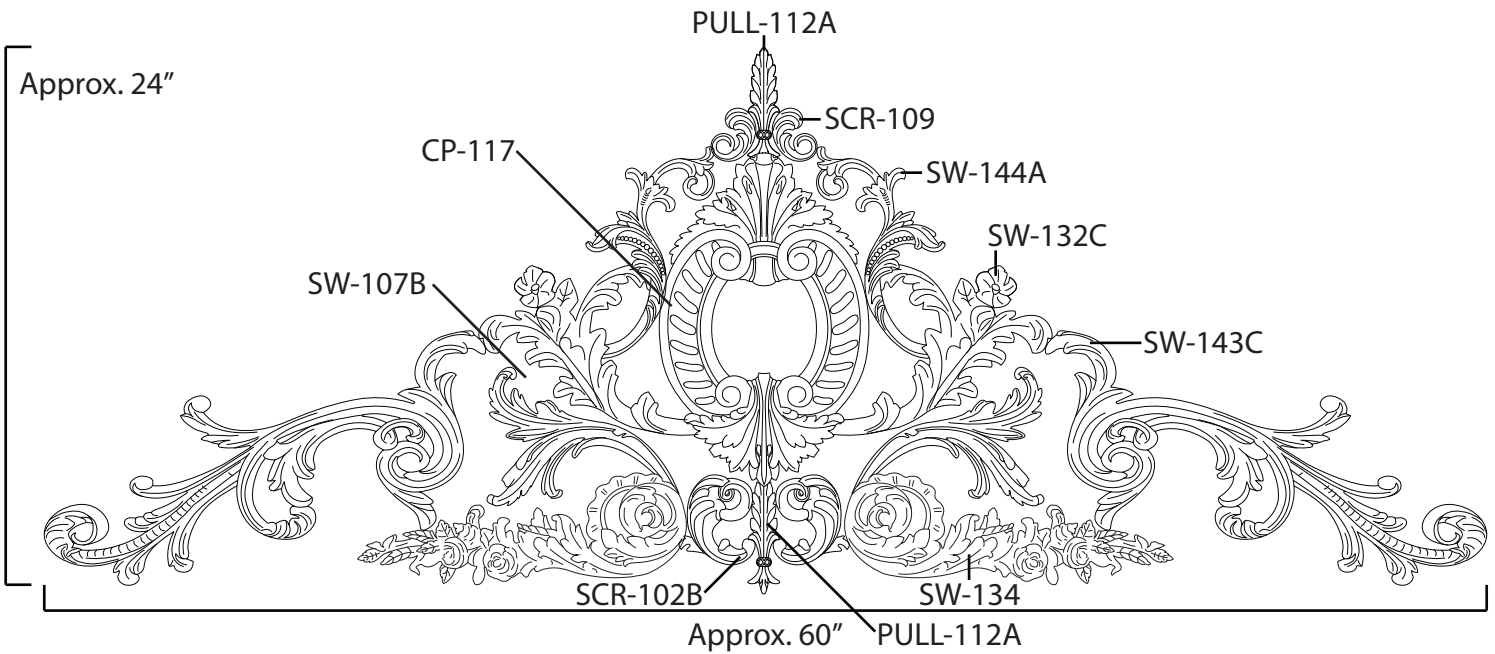

Toll Free: (855)-PEARLWORKS

Website: pearlworksinc.com

FreeStyle Designs
DESIGN: 74A

QTY	PART LIST	PRICE
2	PULL-112A	27.90
1 Pair	SCR-109	10.95
1 Pair	SW-144A	34.95
1 Pair	SW-132C	34.95
1 Pair	SW-143C	69.95

QTY	PART LIST	PRICE
1 Pair	SW-134	59.95
1 Pair	SCR-102B	14.95
1 Pair	SW-107B	34.95
1	CP-117	59.95
	Total cost	348.50

- * All overall dimensions are approximate.
- * The above drawings are proportional. They are “NOT” Scale Drawings.
- * Design dimensions can vary by using alternate parts and by changing spacing. Call for design options.

Due to the Modular System, overall dimensions can be modified to suit space requirements.