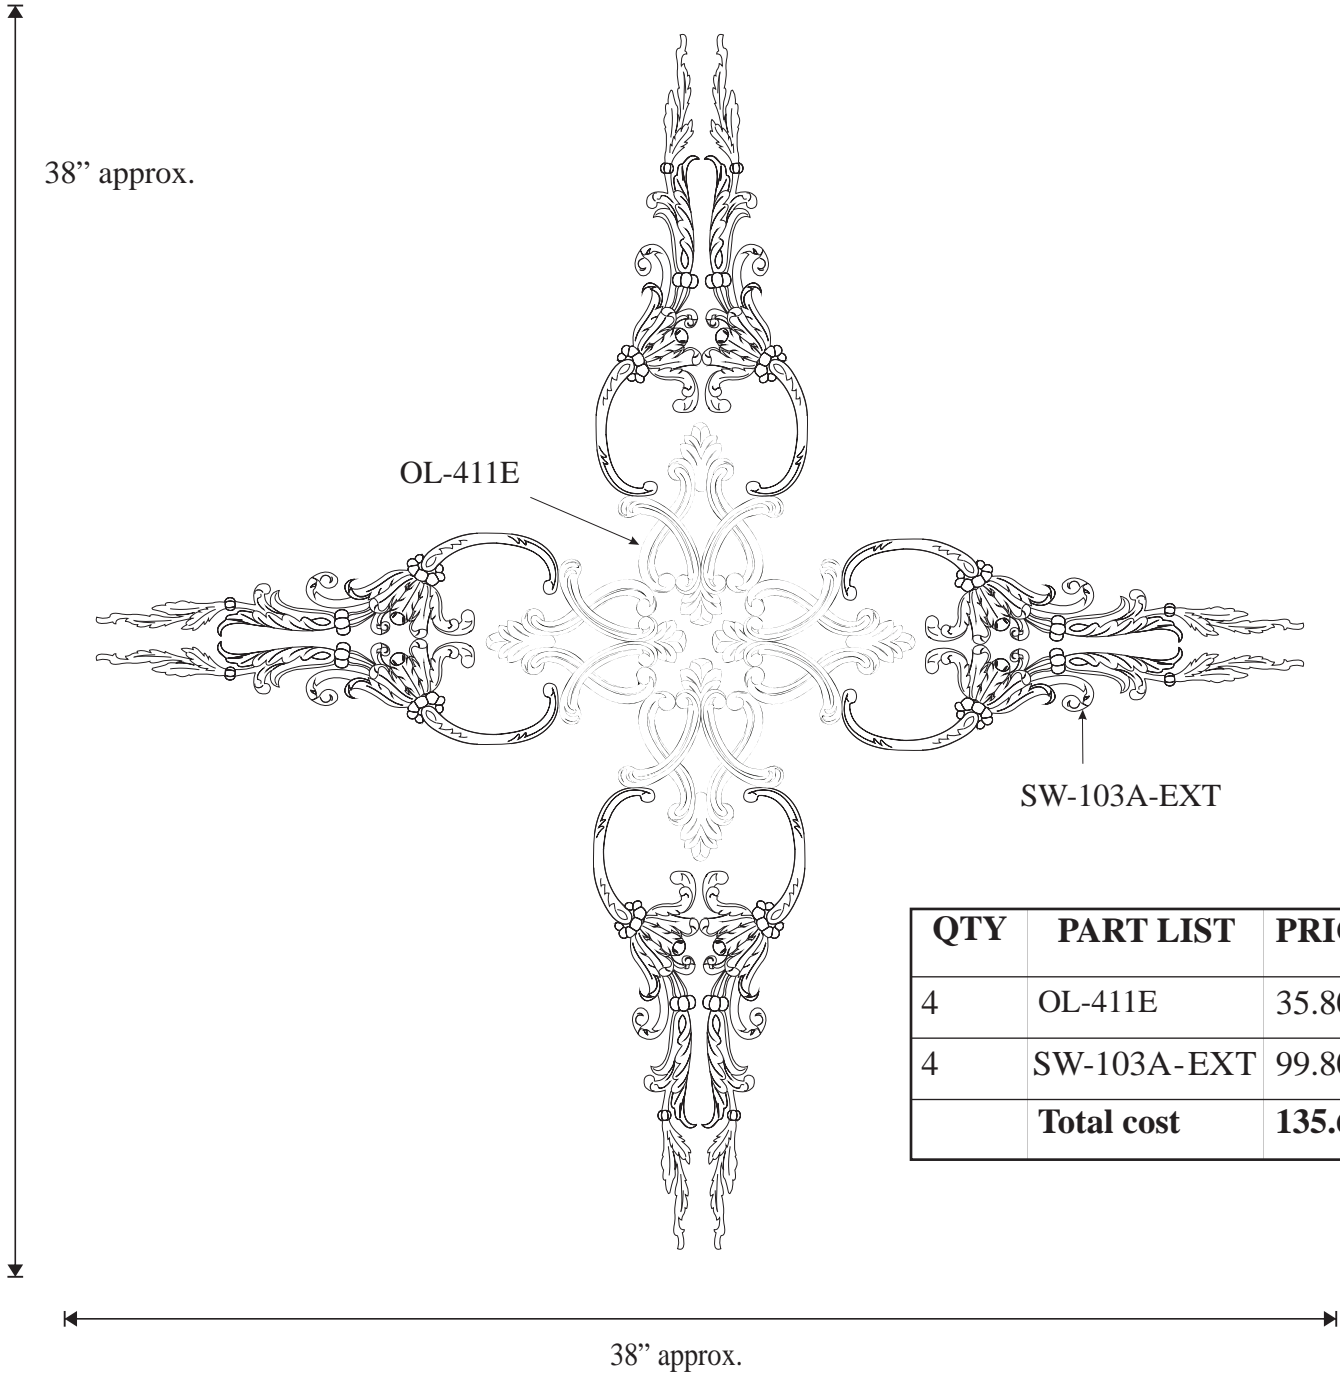

Toll Free: (855)-PEARLWORKS

Website: pearlworksinc.com

FreeStyle Designs
DESIGN: 31A

QTY	PART LIST	PRICE
4	OL-411E	35.80
4	SW-103A-EXT	99.80
	Total cost	135.60

- * All overall dimensions are approximate.
- * The above drawings are proportional. They are “NOT” Scale Drawings.
- * Design dimensions can vary by using alternate parts and by changing spacing. Call for design options.

Due to the Modular System, overall dimensions can be modified to suit space requirements.