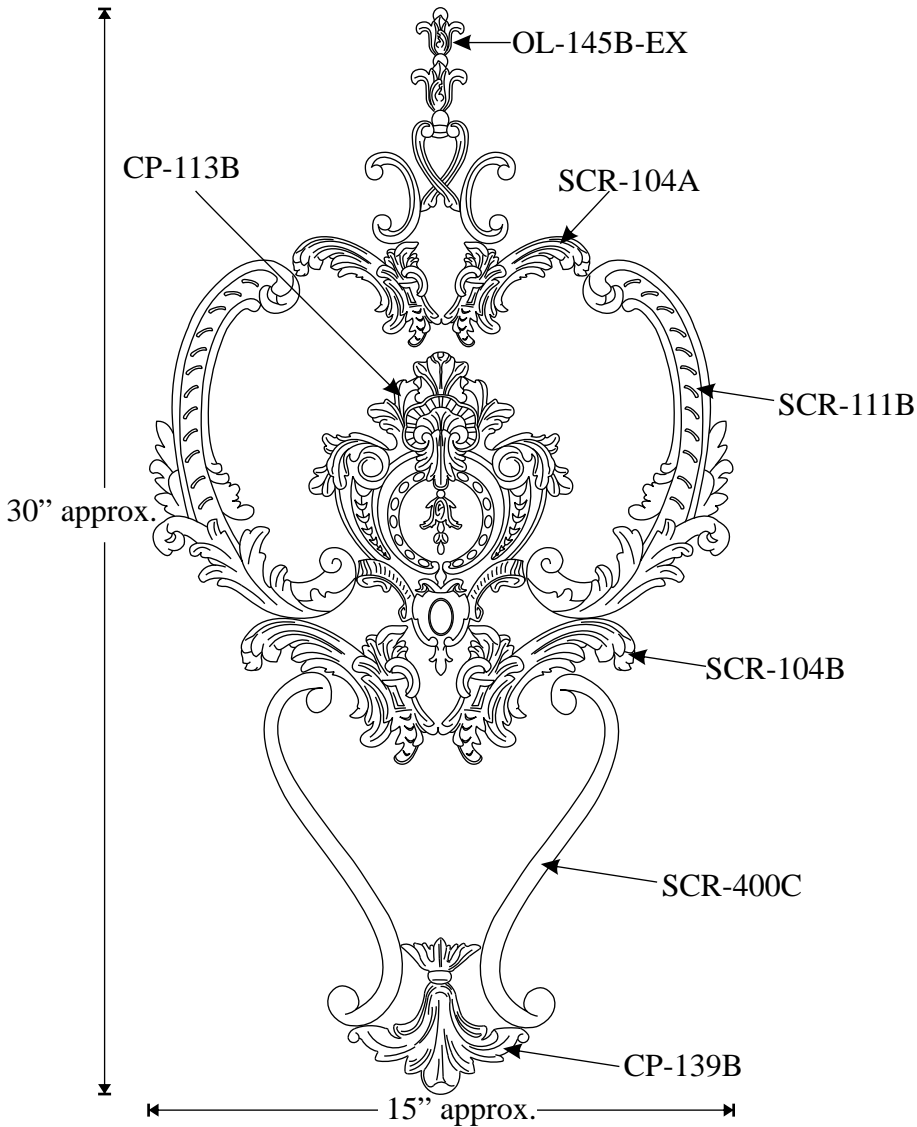

Toll Free: (855)-PEARLWORKS

Website: pearlworksinc.com

FreeStyle Designs
DESIGN: 1A

QTY	PAR T LIST	PRICE
1	OL-145B-EX	14.95
1 pair	SCR-104A	14.95
1 pair	SCR-104B	19.95
1 pair	SCR-111B	29.95
1 pair	SCR-400C	24.95
1	CP-139B	14.95
1	CP-113B	34.95
	Total cost	154.65

- * All overall dimensions are approximate.
- * The above drawings are proportional. They are “NOT” Scale Drawings.
- * Design dimensions can vary by using alternate parts and by changing spacing. Call for design options.