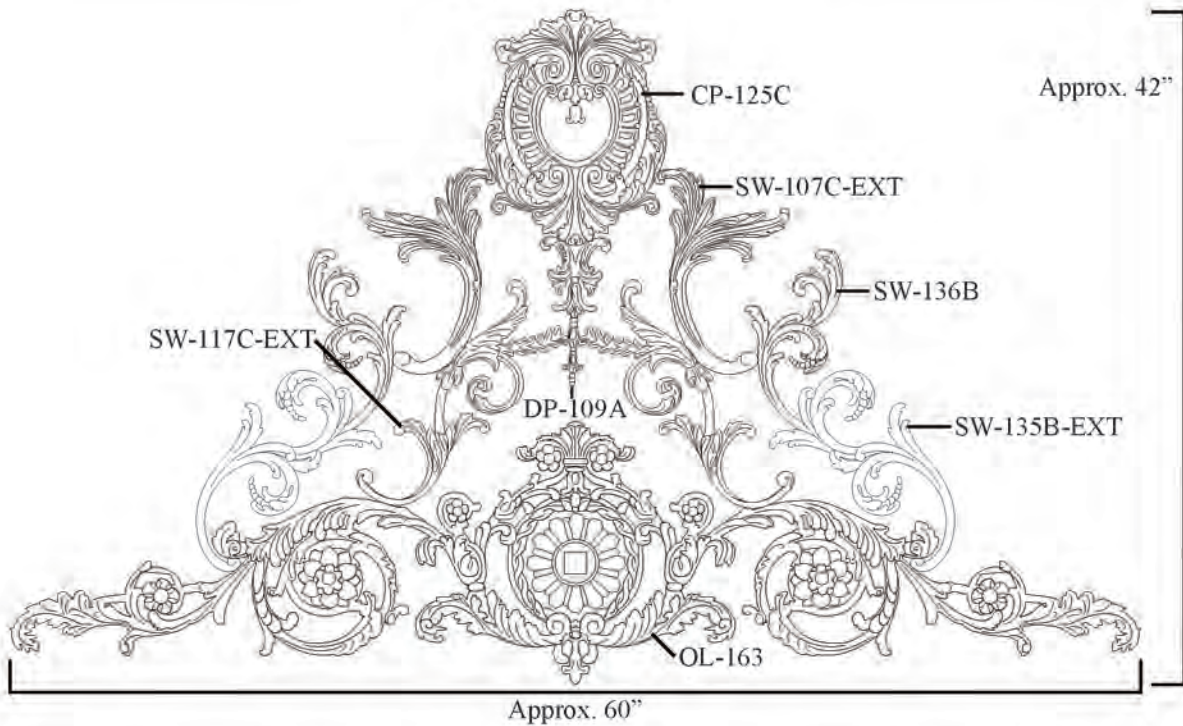

Toll Free: (855)-PEARLWORKS Website: pearlworksinc.com

FreeStyle Designs
DESIGN: 56A

QTY	PART LIST	PRICE
1	OL-163	109.95
1	CP-125C	89.95
1 Pair	SW-136B	39.95
1 Pair	SW-117C-EXT	39.95
1 Pair	SW-135B-EXT	39.95
1 Pair	SW-107C-EXT	44.95
1	DP-109A	29.95
	Total cost	394.65

* All overall dimensions are approximate.

* **The above drawings are proportional. They are “NOT” Scale Drawings.**

Due to the Modular System, overall dimensions can be modified to suit space requirements.