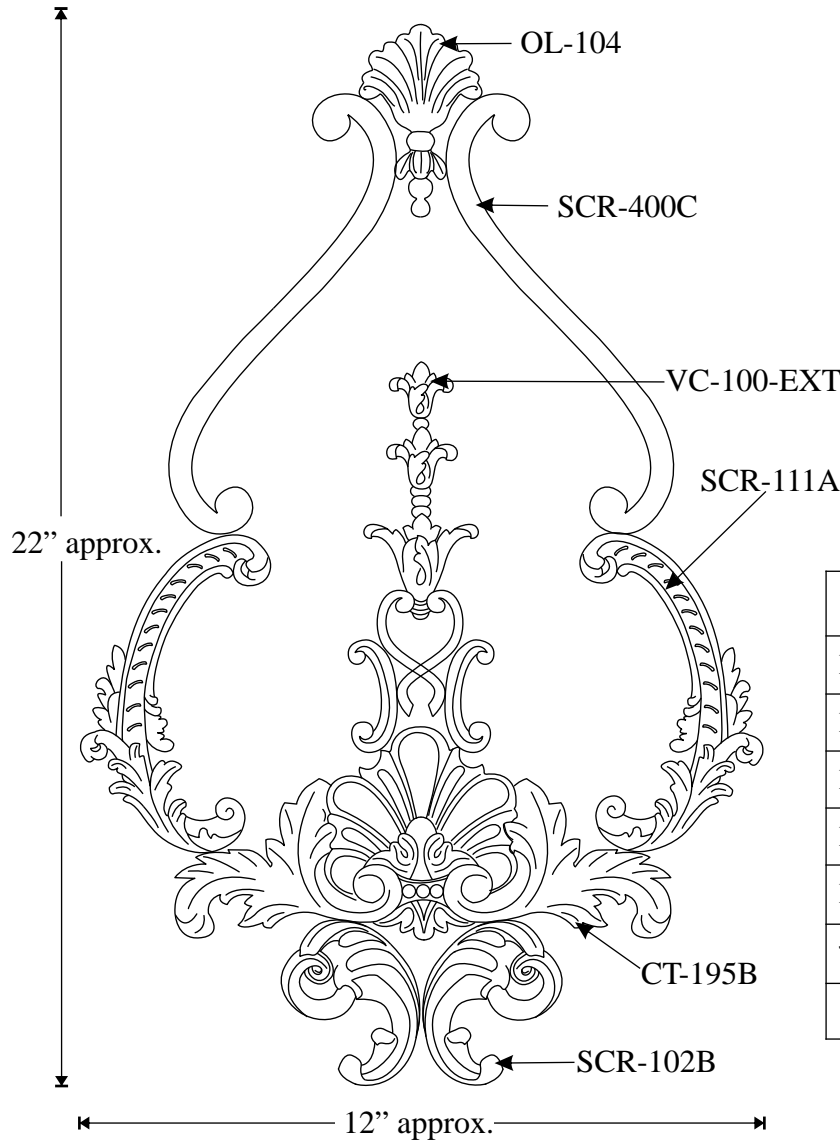

Toll Free: (855)-PEARLWORKS

Website: pearlworksinc.com

FreeStyle Designs
DESIGN: 10B

QTY	PAR T LIST	PRICE
1	OL-104	5.95
1 pair	SCR-400C	24.95
1 pair	SCR-111A	19.95
1	VC-100-EXT	29.95
1	CT-195B	14.95
1 pair	SCR-102B	14.95
	Total cost	110.70

- * All overall dimensions are approximate.
- * The above drawings are proportional. They are “NOT” Scale Drawings.
- * Design dimensions can vary by using alternate parts and by changing spacing. Call for design options.