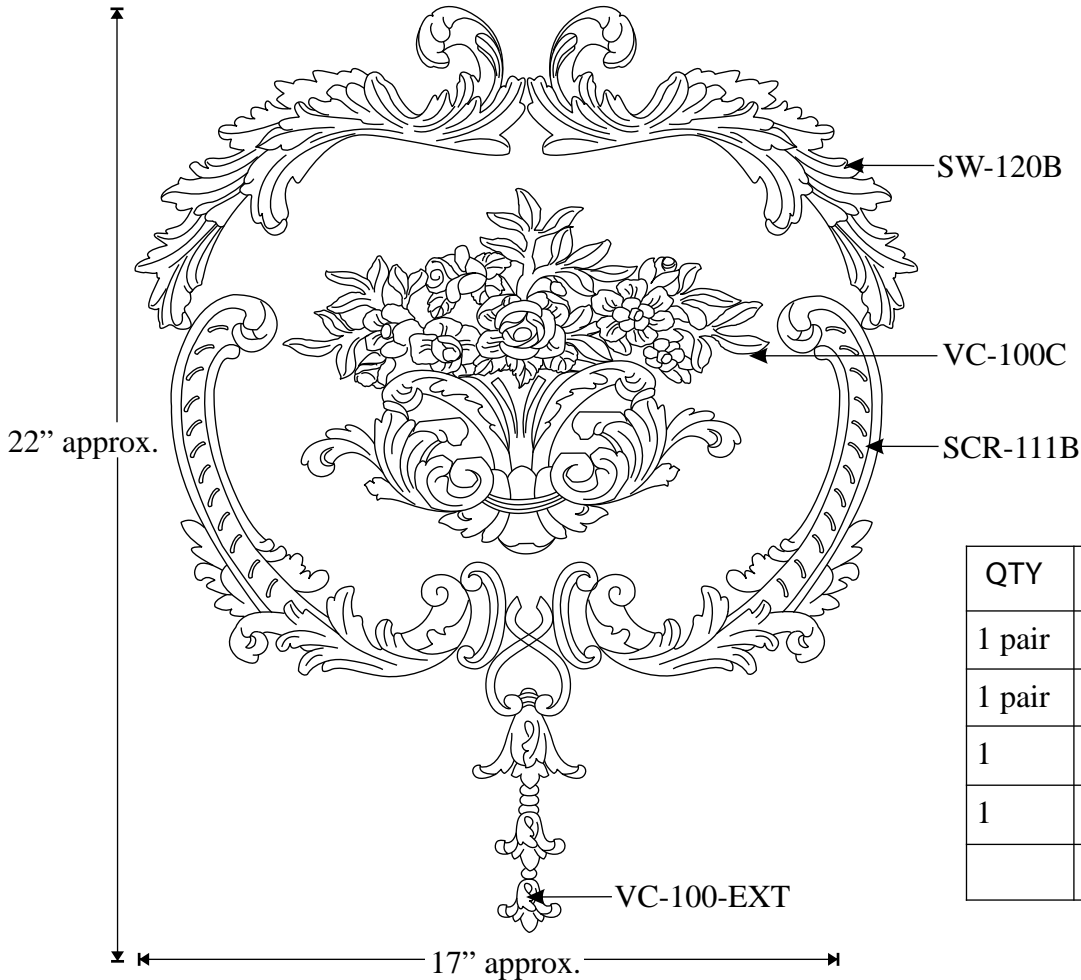

Toll Free: (855)-PEARLWORKS

Website: pearlworksinc.com

Freestyle Designs
DESIGN: 6A

QTY	PART LIST	PRICE
1 pair	SW-120B	34.95
1 pair	SCR-111B	29.95
1	VC-100C	109.95
1	VC-100EXT	29.95
	Total cost	204.80

* All overall dimensions are approximate.

* The above drawings are proportional. They are “NOT” Scale Drawings.

* Design dimensions can vary by using alternate parts and by changing spacing. Call for design options.

Due to the Modular System, overall dimensions can be modified to suit space requirements.