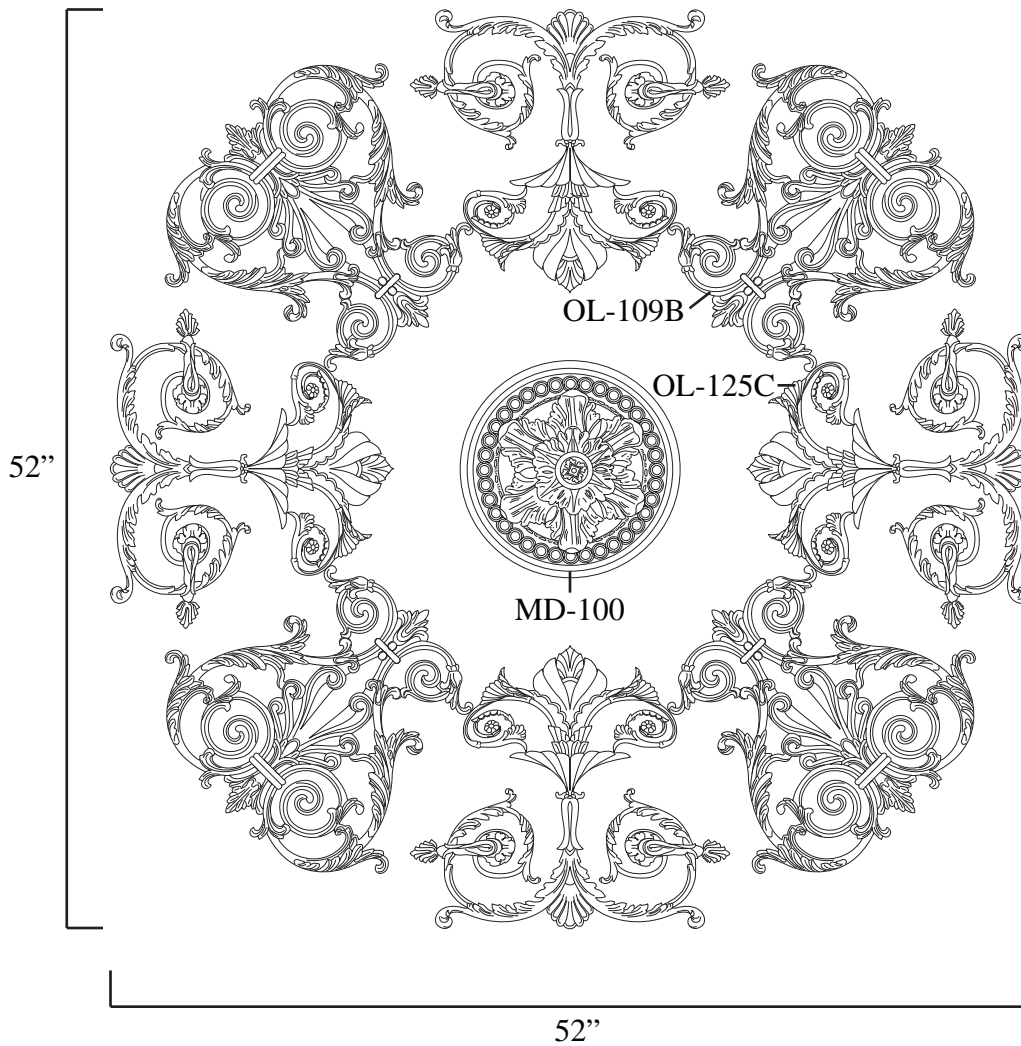

Toll Free: (855)-PEARLWORKS

Website: pearlworksinc.com

FreeStyle Designs
DESIGN: 90A

QTY	PART LIST	PRICE
4	OL-109B	119.80
4	OL-125C	239.80
1	MD-100	64.95
	Total cost	424.55

- * All overall dimensions are approximate.
- * The above drawings are proportional. They are "NOT" Scale Drawings.
- * Design dimensions can vary by using alternate parts and by changing spacing. Call for design options.

Due to the Modular System, overall dimensions can be modified to suit space requirements.