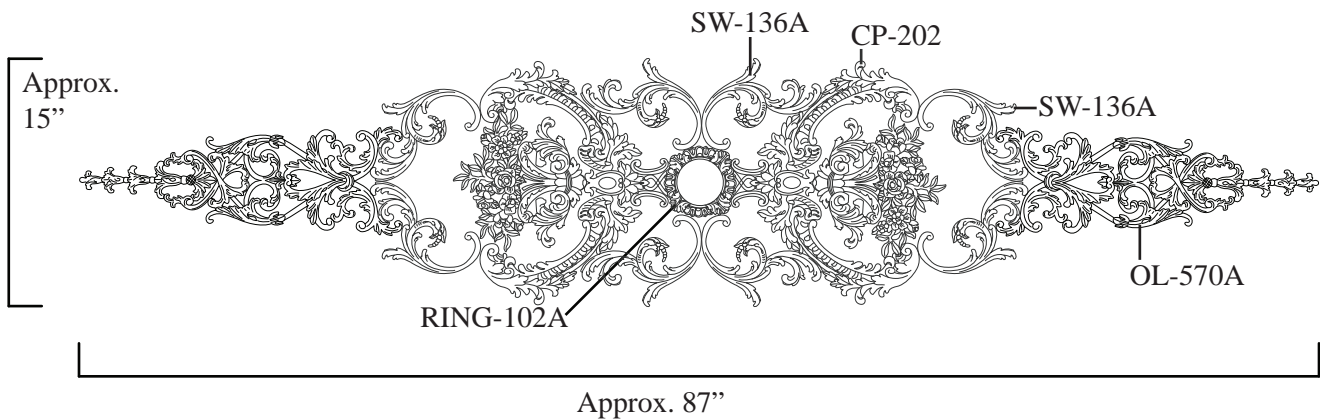

Toll Free: (855)-PEARLWORKS

Website: pearlworksinc.com

FreeStyle Designs
DESIGN: 82A

QTY	PART LIST	PRICE
2	OL-570A	139.90
2	CP-202	399.90
4 Pairs	SW-136A	139.80
1	RING-102A	19.95
	Total cost	699.55

- * All overall dimensions are approximate.
- * The above drawings are proportional. They are “NOT” Scale Drawings.
- * Design dimensions can vary by using alternate parts and by changing spacing. Call for design options.

Due to the Modular System, overall dimensions can be modified to suit space requirements.