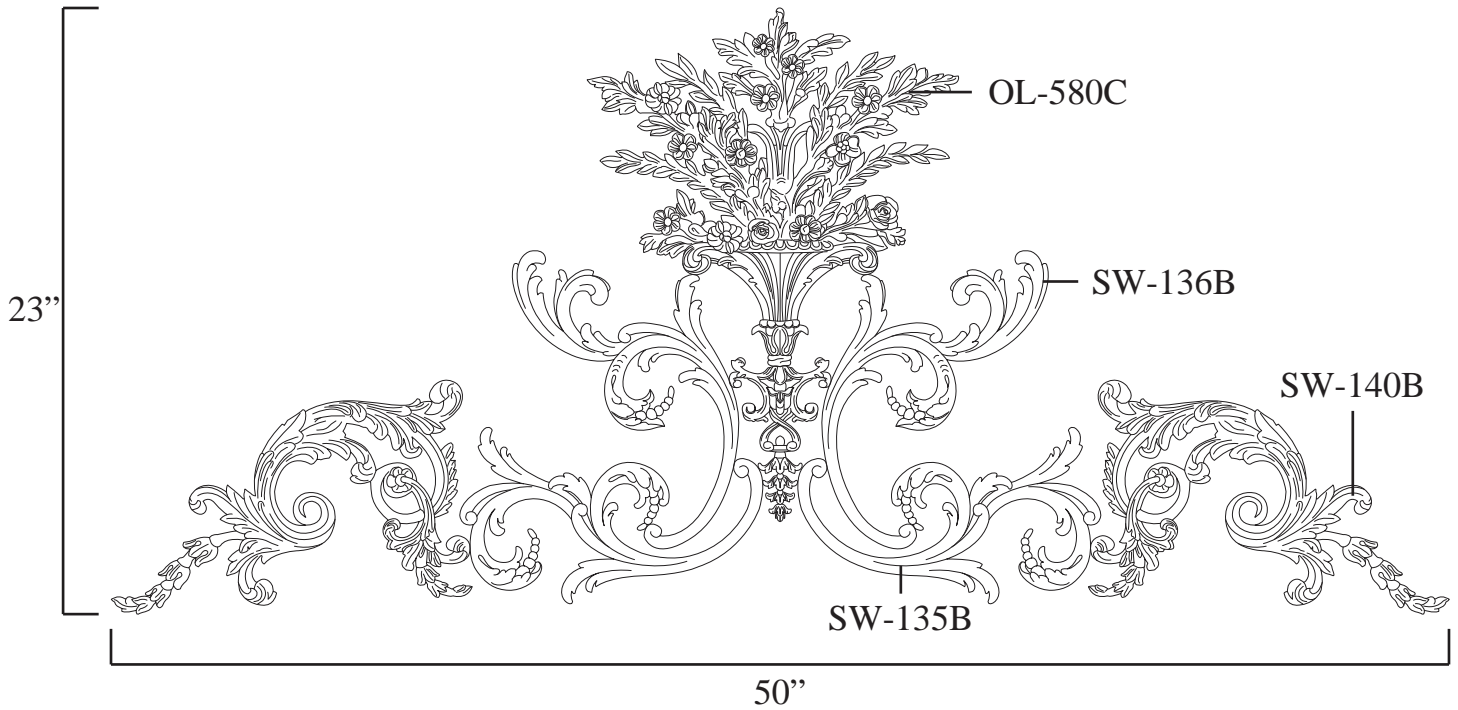

Toll Free: (855)-PEARLWORKS

Website: pearlworksinc.com

FreeStyle Designs
DESIGN: 77A

QTY	PART LIST	PRICE
1	OL-580C	69.95
1 Pair	SW-136B	44.95
1 Pair	SW-135B	44.95
1 Pair	SW-140B	59.95
	Total cost	\$219.80

- * All overall dimensions are approximate.
- * The above drawings are proportional. They are “NOT” Scale Drawings.
- * Design dimensions can vary by using alternate parts and by changing spacing. Call for design options.