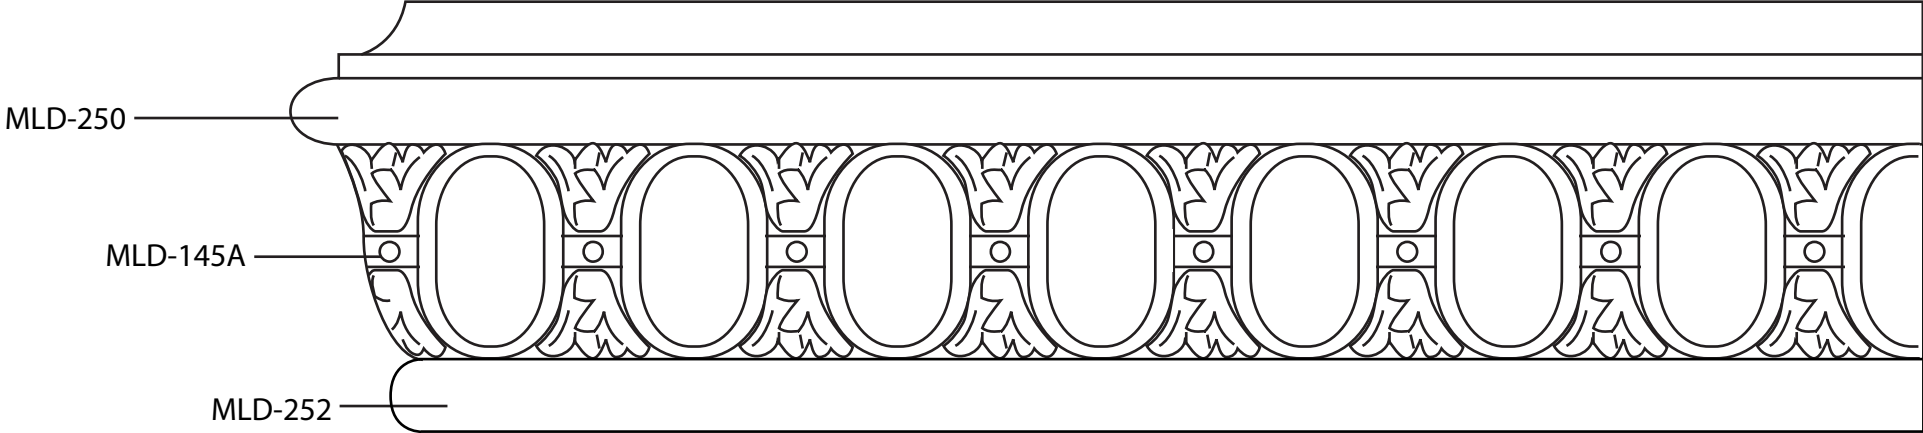

# EDGE DETAIL 120

\*All of these mouldings can be trimmed and modified for multiple profiles. The total cost of Pearlworks parts is \$17 per lineal foot.

\*All sizes approximate