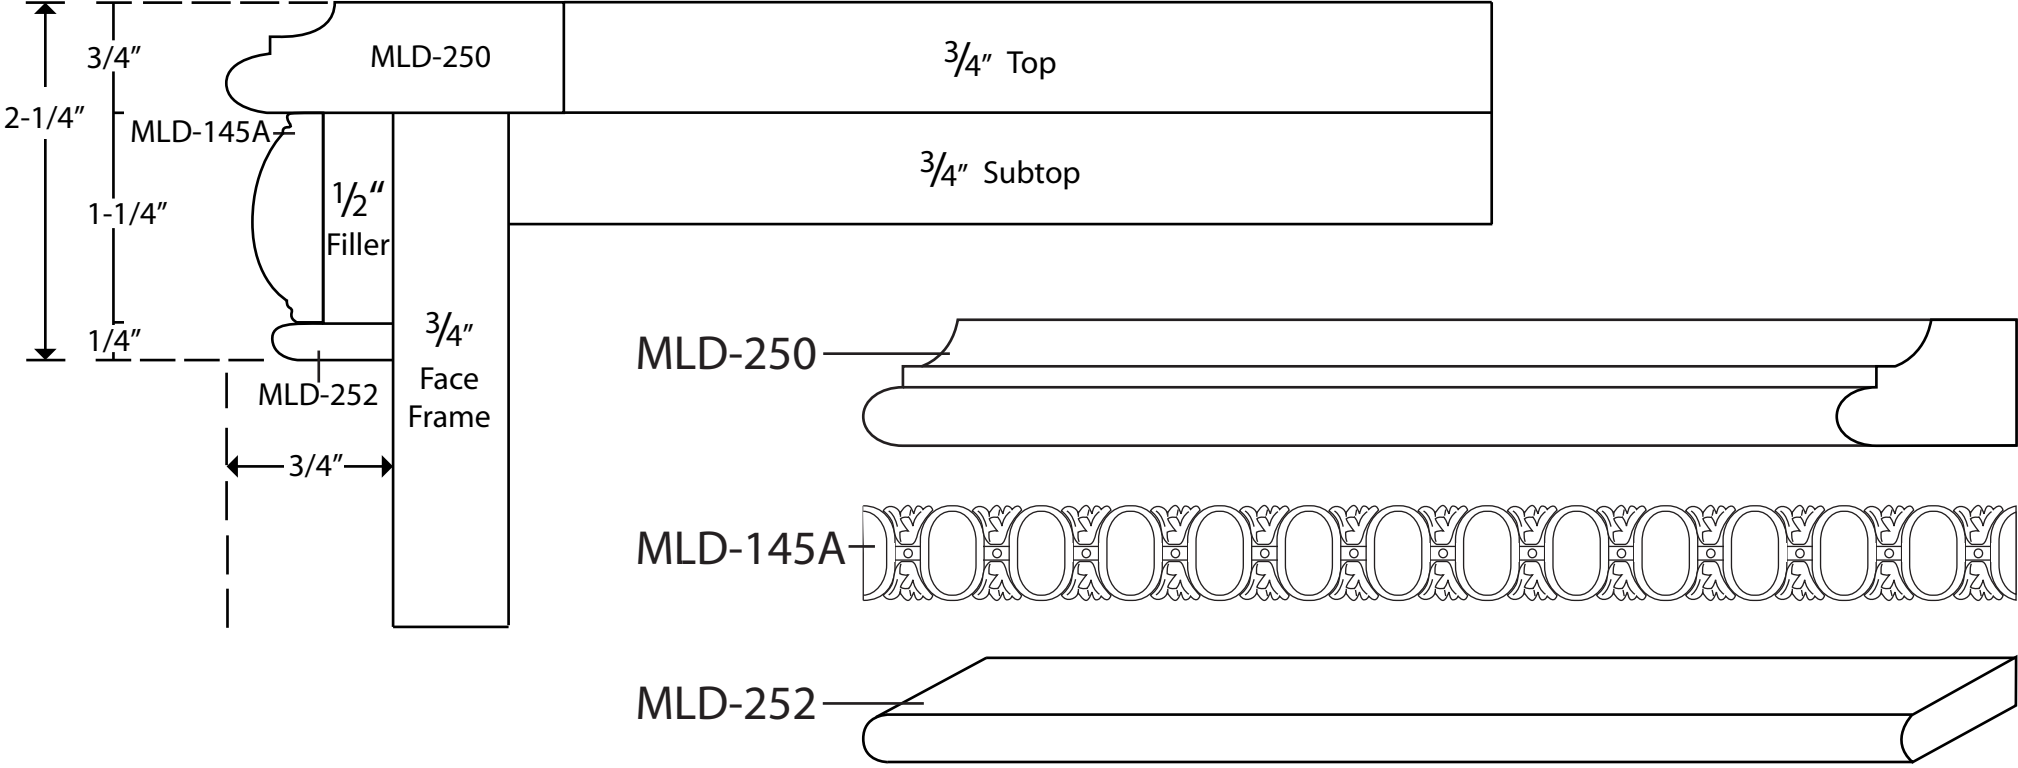

# EDGE DETAIL 120

\*All of these mouldings can be trimmed and modified for multiple profiles. The total cost of Pearlworks parts is \$17 per lineal foot.

\*All sizes approximate