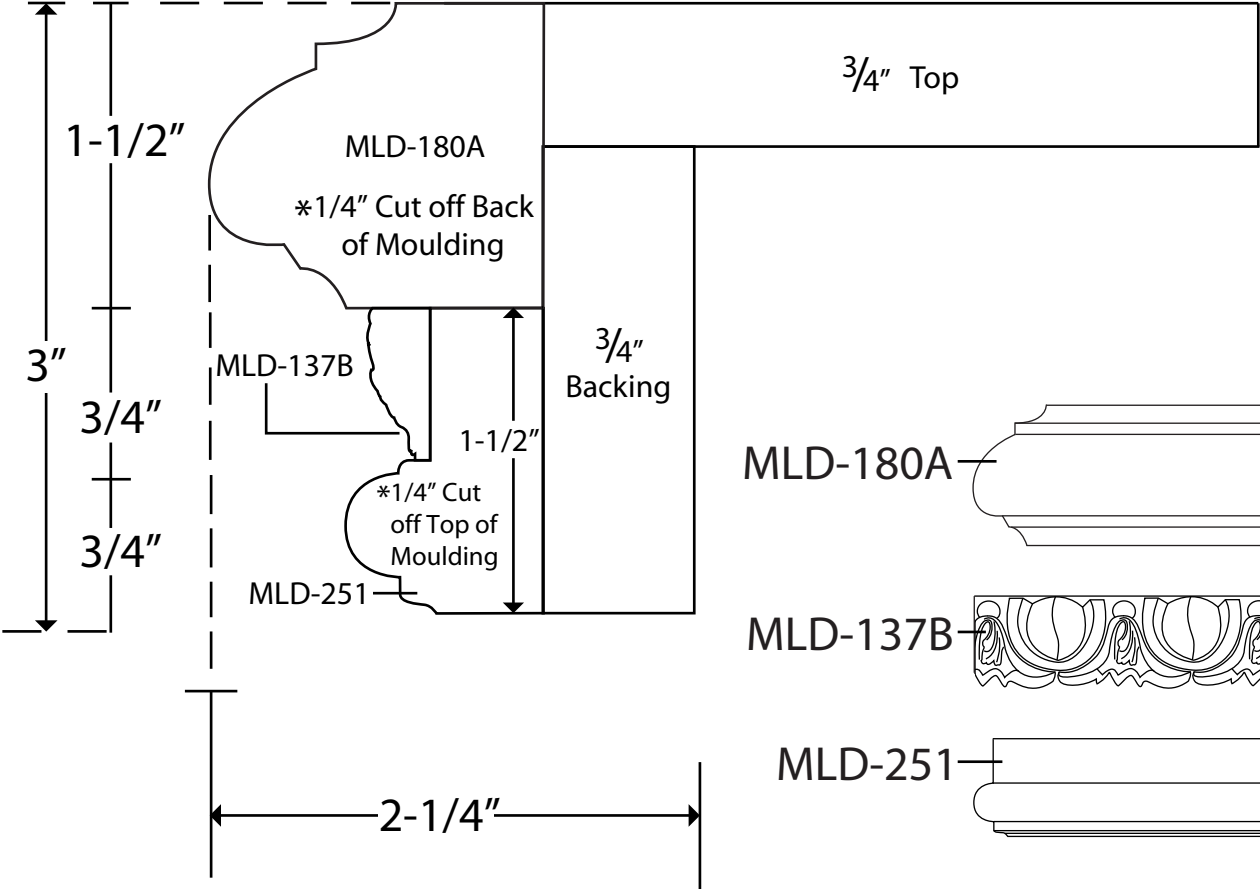

# EDGE DETAIL 100

\*All of these mouldings can be trimmed and modified for multiple profiles. The total cost of Pearlworks parts is \$16 per lineal foot.

\*All sizes approximate