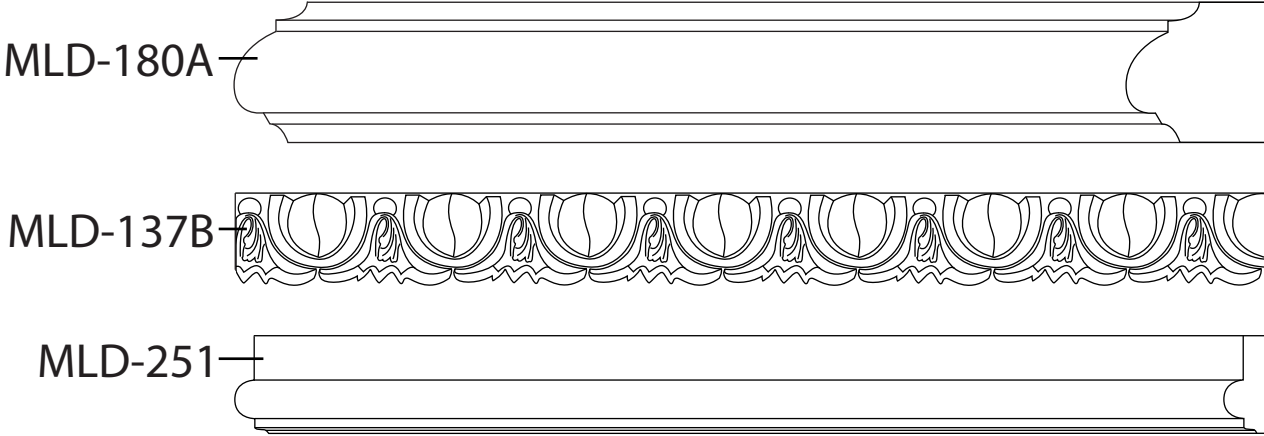

# EDGE DETAIL 100

\*All of these mouldings can be trimmed and modified for multiple profiles. The total cost of Pearlworks parts is \$16 per lineal foot.

\*All sizes approximate