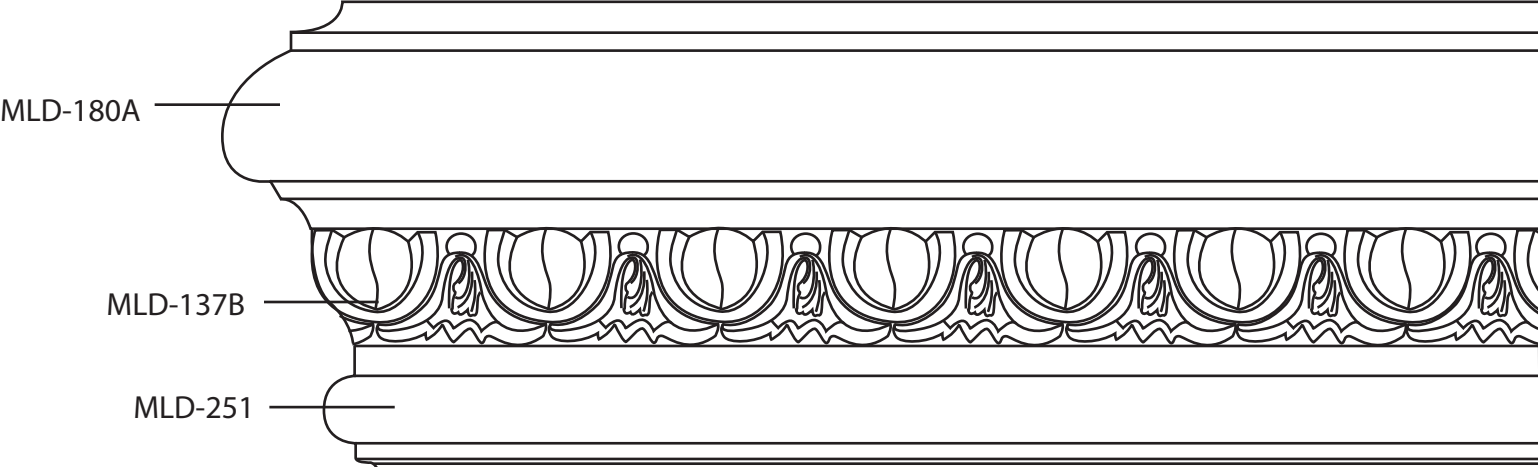

# EDGE DETAIL 100

\*All of these mouldings can be trimmed and modified for multiple profiles. The total cost of Pearlworks parts is \$16 per lineal foot.

\*All sizes approximate