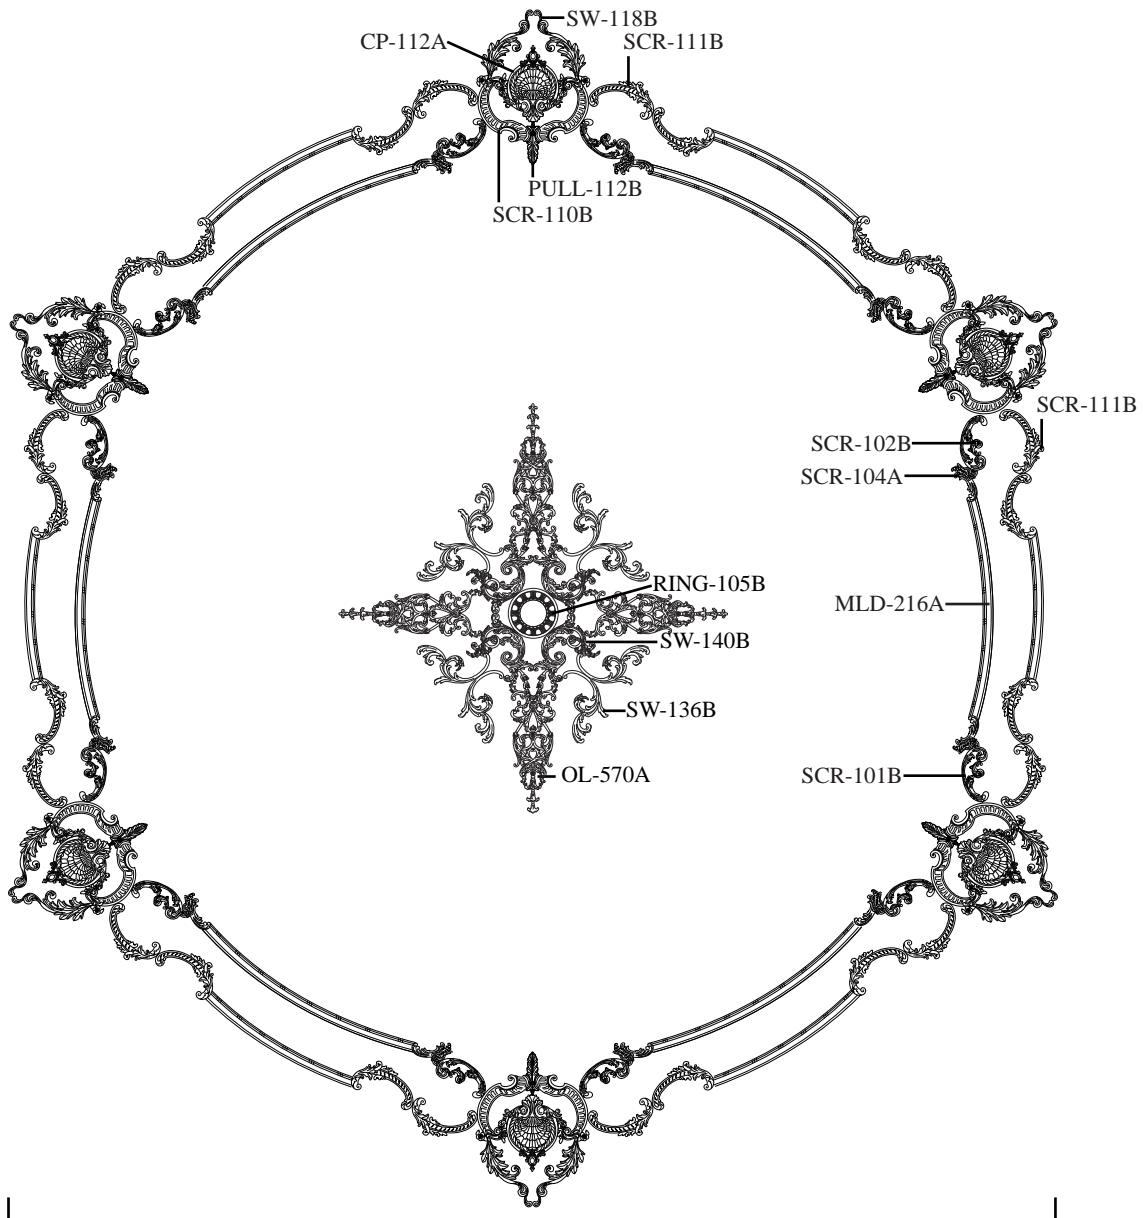

Toll Free: (855)-PEARLWORKS Website: pearlworksinc.com

Radius Ceiling 105-1

Approximate parts cost \$2391 based on 17' diameter dimension.

Approx 17' Diameter

QTY	Part #
12	SCR-111B
6	SCR-101B
6	SCR-102B

QTY	Part #
4	MLD-216A
6	PULL-112B
1	RING-105B

QTY	Part #
6 Pairs	SCR-110B
6 Pairs	SW-118B
6	CP-112A

QTY	Part #
6 Pairs	SCR-104A
4 Pairs	SW-136B
4	OL-570A

QTY	Part #
2 Pairs	SW-140B

*“THIS IS NOT A BUILD DRAWING”. All drawings are “CONCEPT ONLY” and should be used as such.