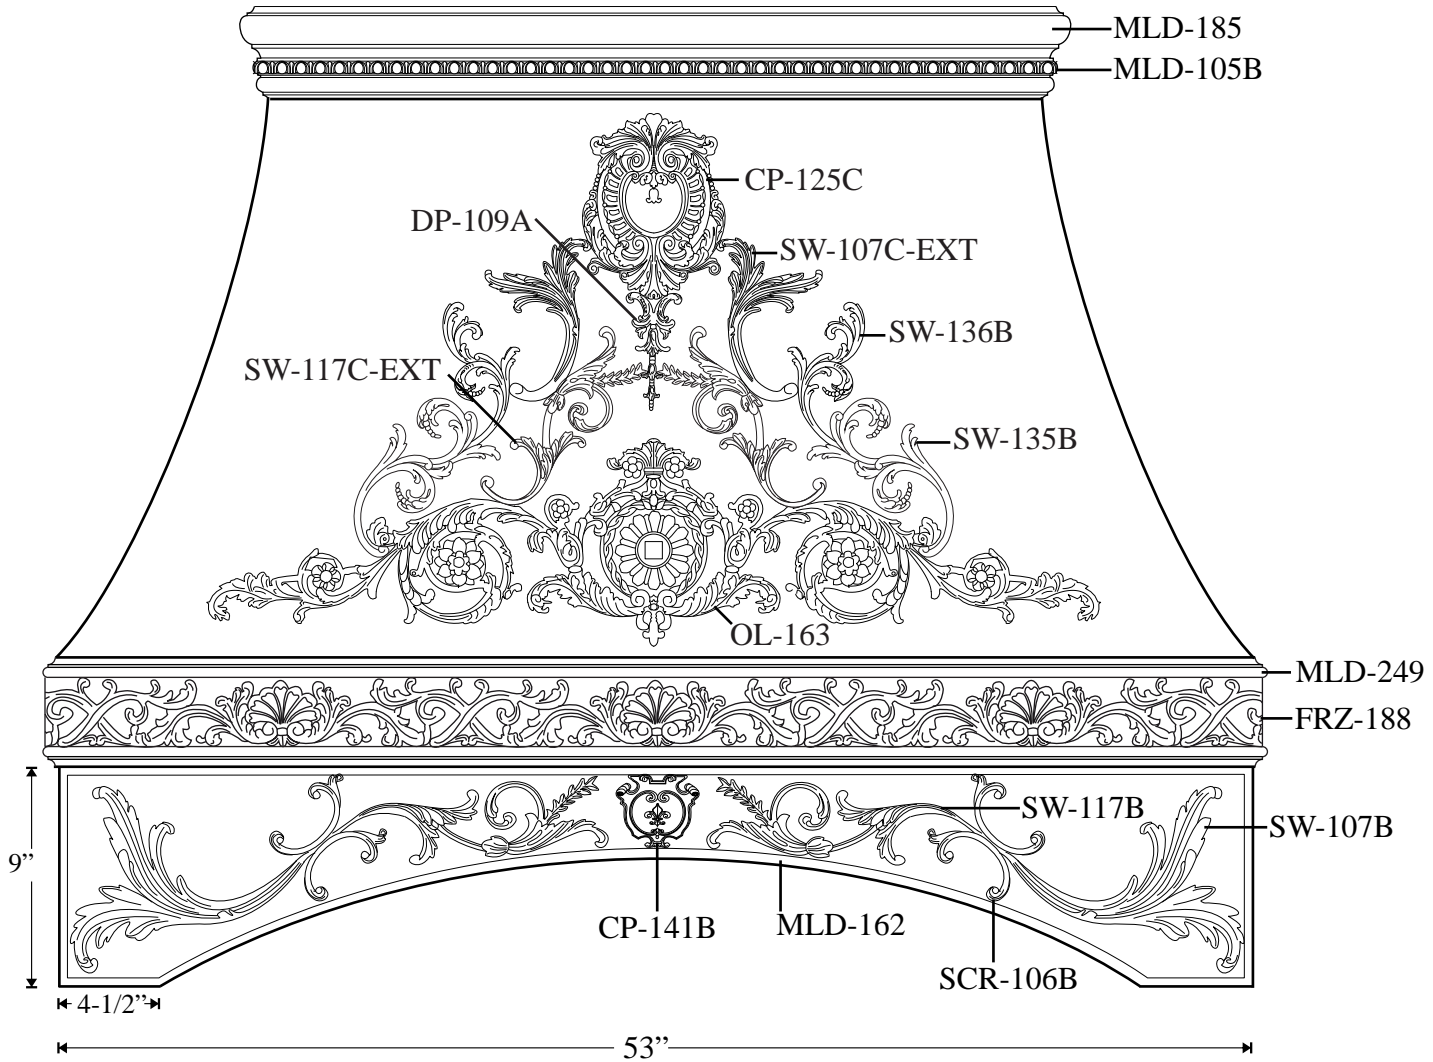

Toll Free: (855)-PEARLWORKS Website: pearlworksinc.com

Range Hood 102-1

PART LIST	QTY	PRICE
CP-141B	1	\$19.95 Ea.
OL-163	1	\$109.95 Ea.
SW-117B	1	\$34.95 Pair
SW-107B	1	\$22.95 Pair
SCR-106B	2	\$11.95 Pair
FRZ-188	1	\$139.95 Ea.

PART LIST	QTY	PRICE
MLD-249	1	\$49.95 Ea.
MLD-162	1	\$39.95 Pair
CP-125C	1	\$89.95 Ea.
DP-109A	1	\$29.95 Ea.
SW-107C-EXT	1	\$44.95 Pair
SW-117C-EXT	1	\$39.95 Pair

PART LIST	QTY	PRICE
SW-135B	1	\$44.95 Pair
SW-136B	1	\$44.95 Pair
MLD-185	4	\$17.95 L.F.
MLD-105B	1	\$49.95 L.F.
Total Cost		\$1274.70

*All overall dimensions are approximate. The above drawings are proportional. They are "NOT" Scale Drawings.
Due to the Modular System overall dimensions can be modified to suit space requirements.