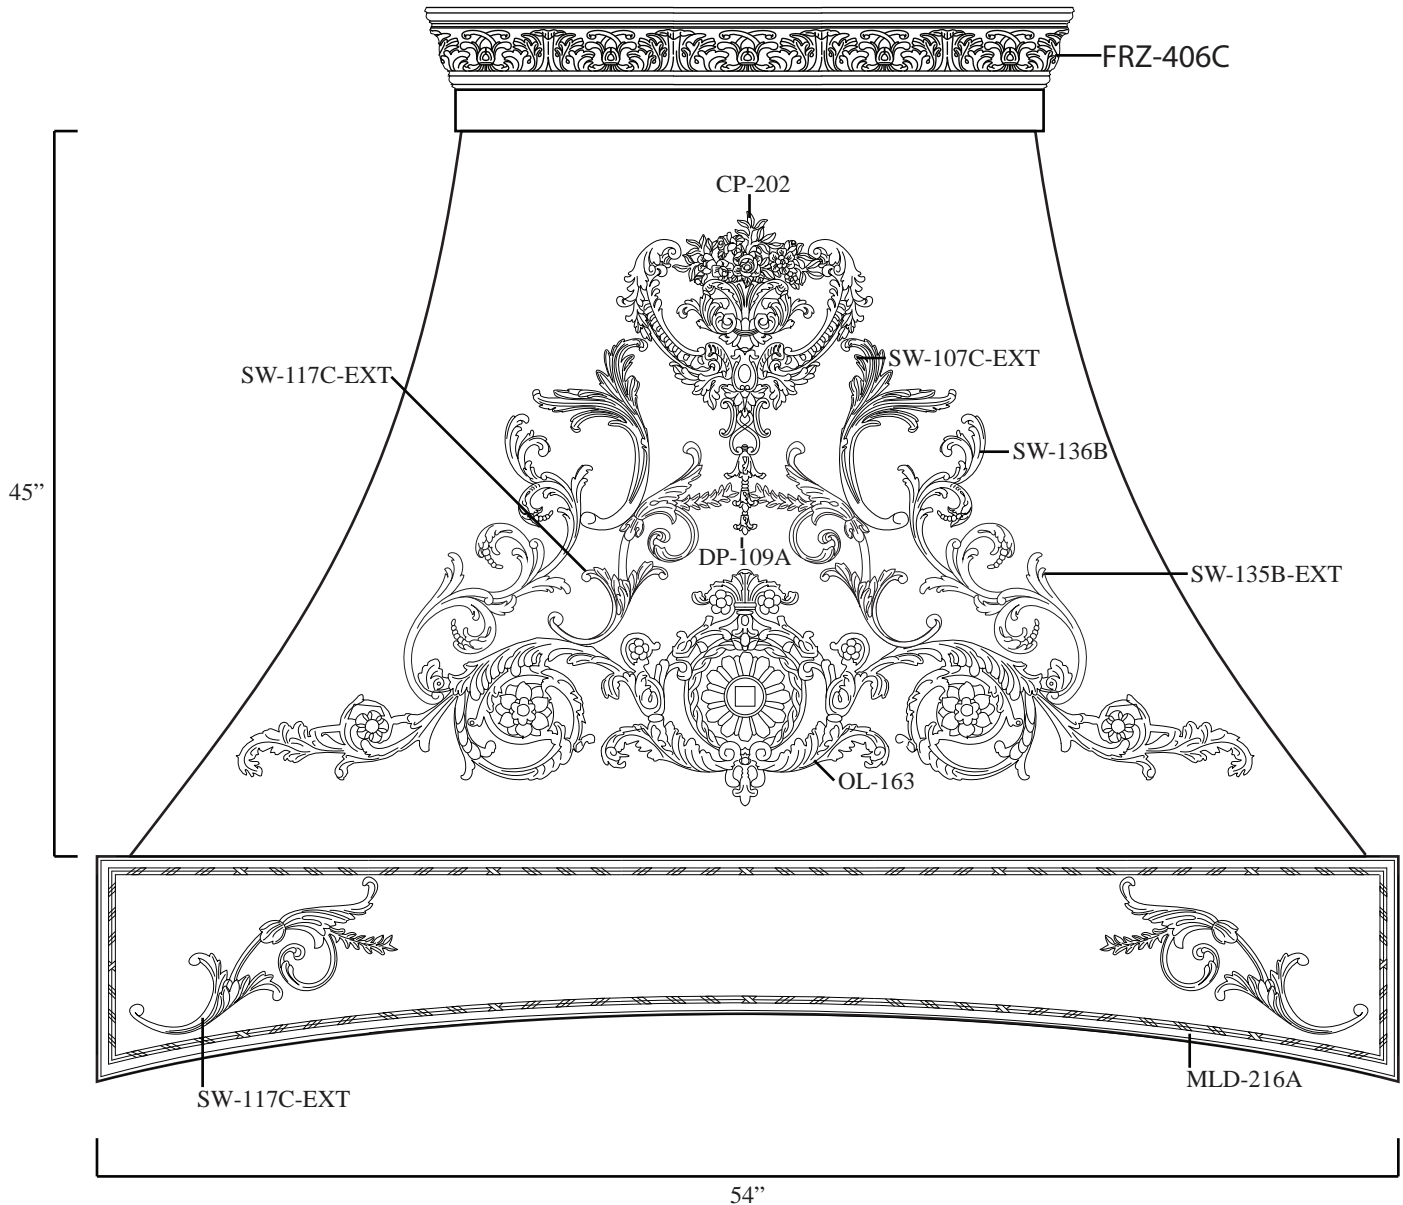

Toll Free: (855)-PEARLWORKS Website: pearlworksinc.com

Range Hood 101-1

PART LIST	QTY	PRICE
CP-202	1	\$199.95 Each
SW-107C-EXT	1	\$44.95 Pair
SW-136B	1	\$44.95 Pair
DP-109A	1	\$29.95 Each
SW-117C-EXT	2	\$39.95 Pair
SW-135B	1	\$44.95 Pair

PART LIST	QTY	PRICE
OL-163	1	\$109.95 Each
MLD-216A	2	\$69.95 Each
MLD-406C	10	\$12.95 L.F.
Total Cost		\$824.40

*All overall dimensions are approximate. The above drawings are proportional. They are "NOT" Scale Drawings. Due to the Modular System overall dimensions can be modified to suit space requirements.