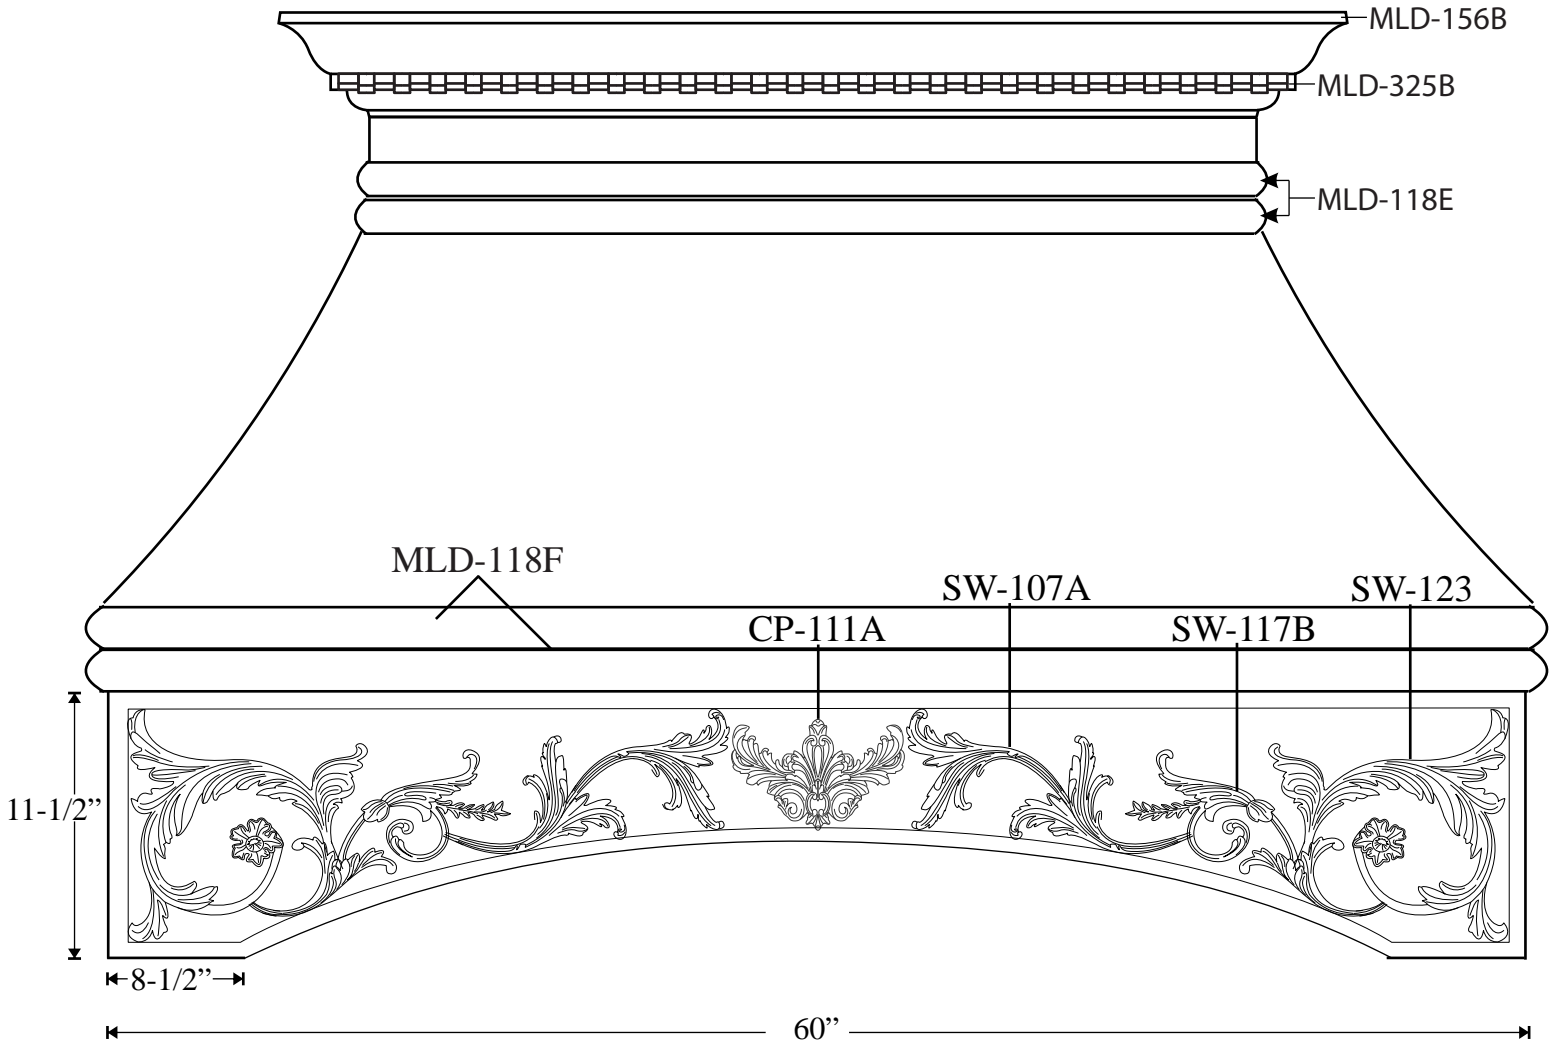

Toll Free: (855)-PEARLWORKS Website: pearlworksinc.com

Range Hood 100-3

PART LIST	QTY	PRICE
CP-111A	1	24.95
SW-107A	2	39.90
SW-117B	1	34.95
SW-123	1	34.95
MLD-118E	2	119.90

PART LIST	QTY	PRICE
MLD-118F	2	139.90
MLD-156B	9	116.55
MLD-325B	2	79.90
Total Cost		591.00

*All overall dimensions are approximate. The above drawings are proportional. They are "NOT" Scale Drawings.
Due to the Modular System overall dimensions can be modified to suit space requirements.