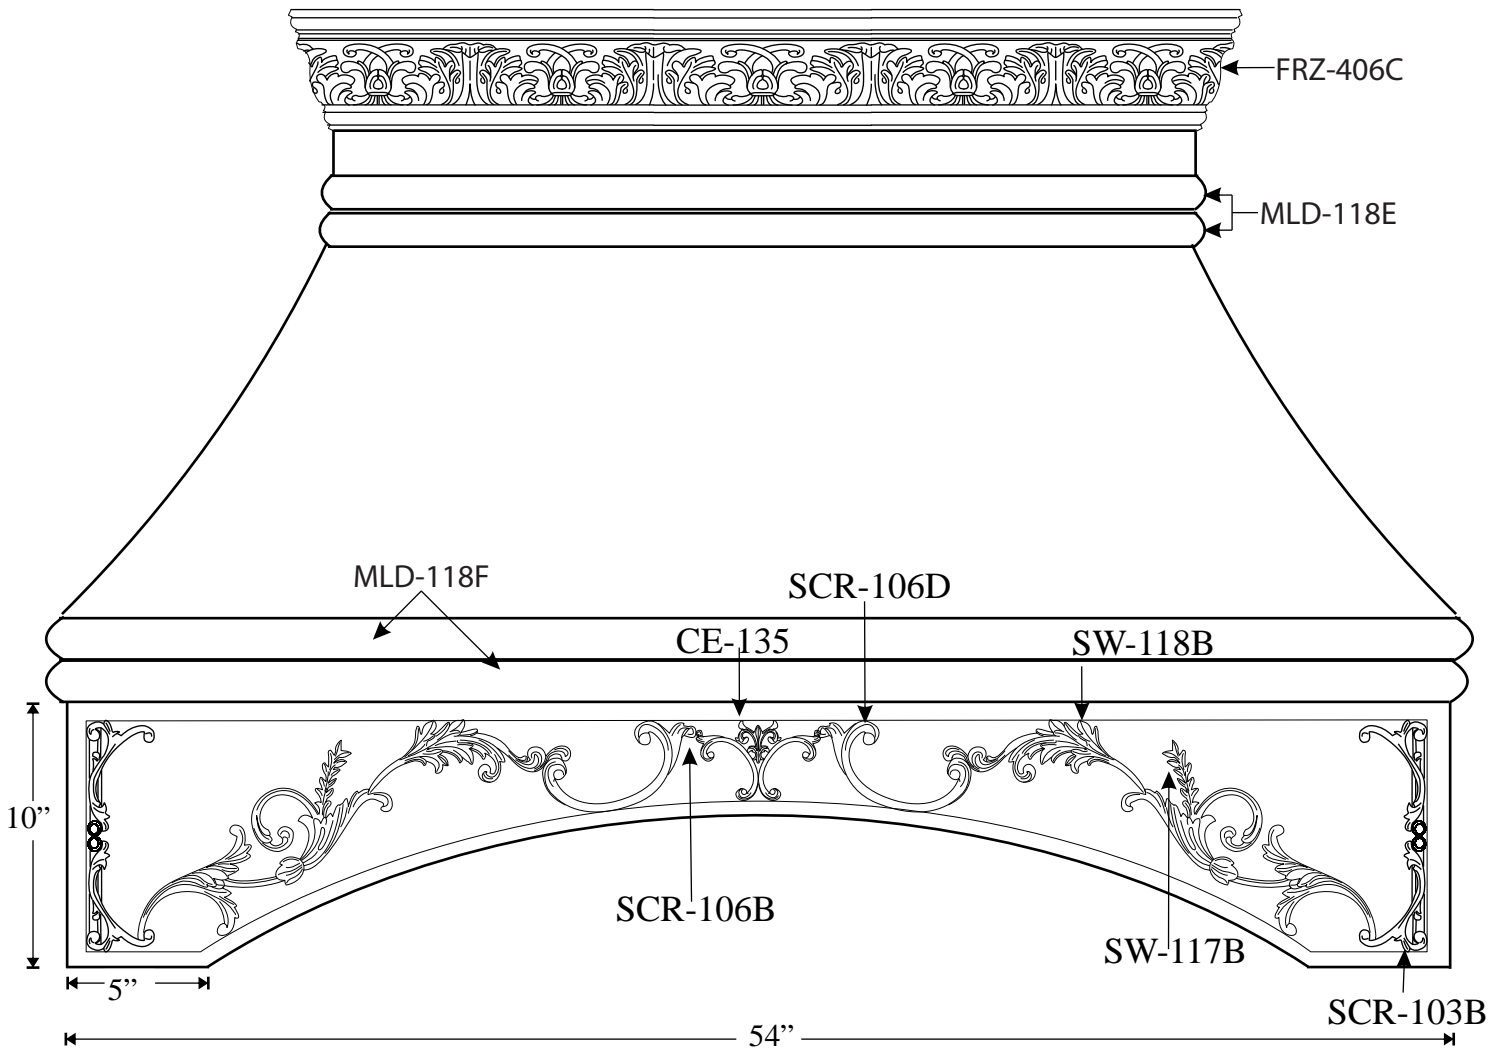

Toll Free: (855)-PEARLWORKS Website: pearlworksinc.com

Range Hood 100-1

PAR T LIST	QTY	PRICE
CE-135	1	3.95 Ea.
SCR-106B	1	11.95 Pair
SCR-106D	1	19.95 Pair
SW-118B	1	29.95 Pair

PAR T LIST	QTY	PRICE
SW-117B	1	29.95 Pair
SCR-103B	2	14.95 Pair
MLD-118E	2	59.95 Ea.
MLD-118F	2	69.95 Ea.
MLD-406C	8	12.95 L.F.
Total cost		489.05

\*All overall dimensions are approximate. The above drawings are proportional. They are "NOT" Scale Drawings.  
Due to the Modular System overall dimensions can be modified to suit space requirements.