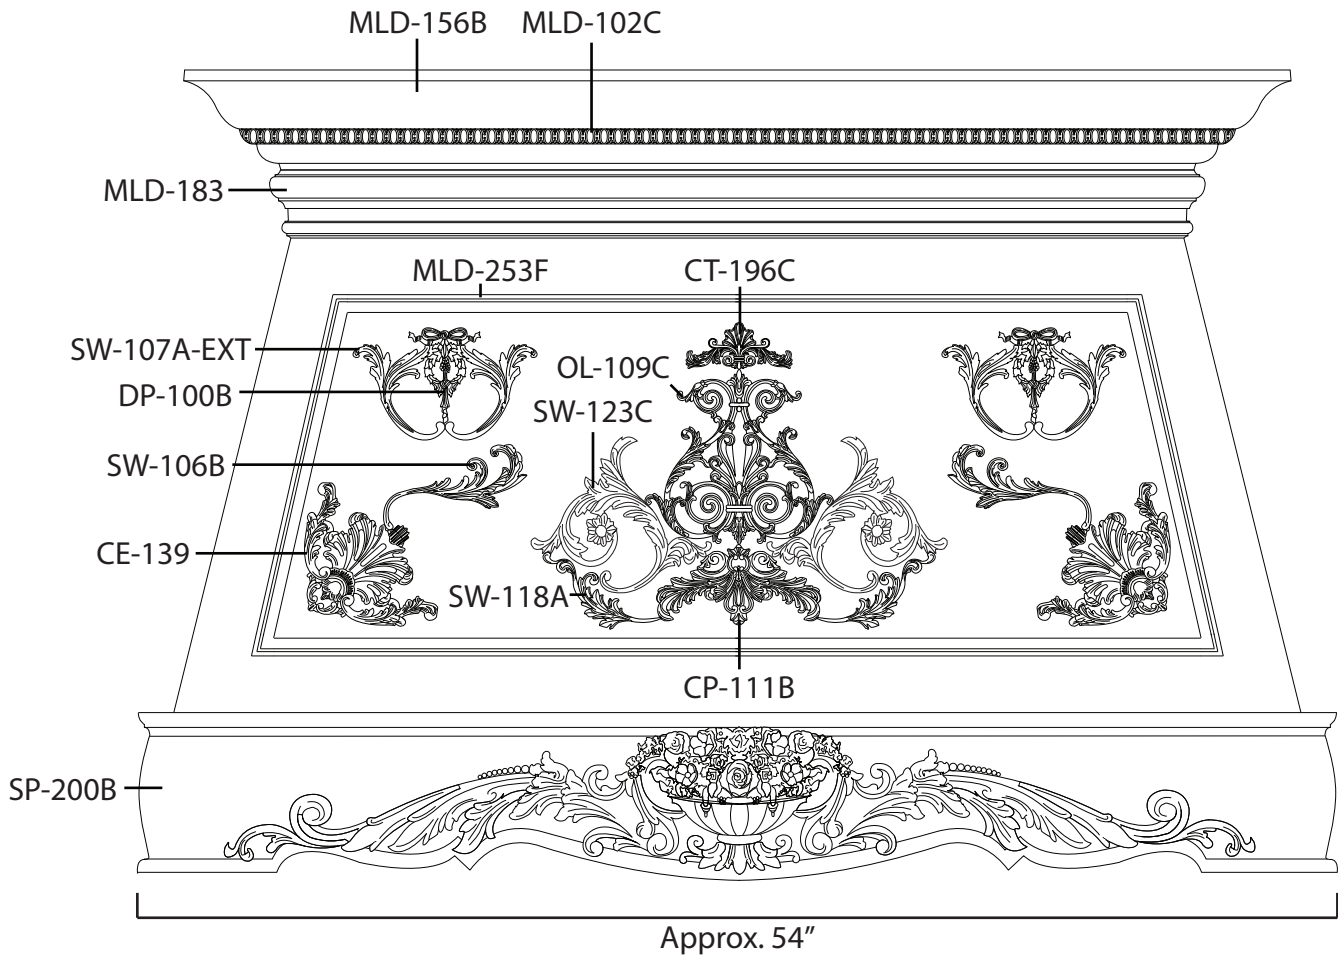

Toll Free: (855)-PEARLWORKS Website: pearlworksinc.com

Range Hood 105-1

*All overall dimensions are approximate. The above drawings are proportional. They are "NOT" Scale Drawings.
Due to the Modular System overall dimensions can be modified to suit space requirements.