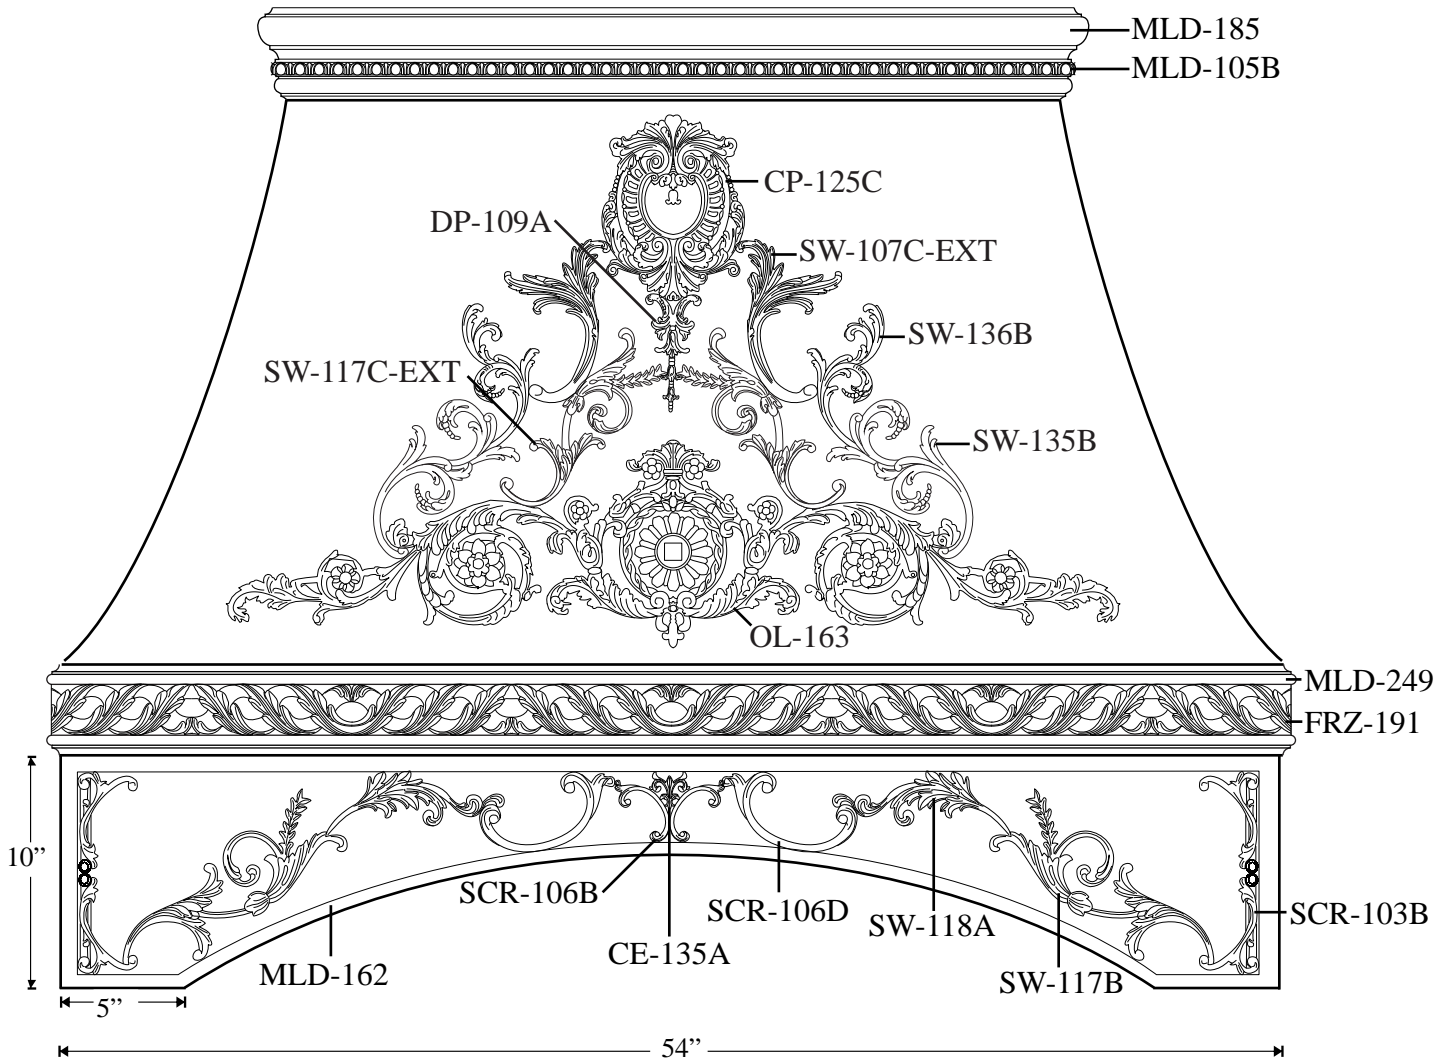

Toll Free: (855)-PEARLWORKS Website: pearlworksinc.com

Range Hood 102-2

PART LIST	QTY	PRICE
CE-135A	1	\$3.95 Ea.
SCR-106B	1	\$11.95 Pair
SCR-106D	1	\$19.95 Pair
SW-118A	1	\$19.95 Pair
SW-117B	1	\$29.95 Pair
SCR-103B	2	\$14.95 Pair
FRZ-191	1	\$149.95 Ea.

PART LIST	QTY	PRICE
MLD-249	1	\$49.95 Ea.
MLD-162	1	\$39.95 Pair
MLD-185	4	\$17.95 L.F.
MLD-105B	1	\$49.95 L.F.
CP-125C	1	\$89.95 Ea.
DP-109A	1	\$29.95 Ea.
OL-163	1	\$109.95 Ea.

PART LIST	QTY	PRICE
SW-135B	1	\$44.95 Pair
SW-136B	1	\$44.95 Pair
SW-107C-EXT	1	\$44.95 Pair
SW-117C-EXT	1	\$39.95 Pair
<b>Total Cost</b>		<b>\$881.90</b>

\*All overall dimensions are approximate. The above drawings are proportional. They are "NOT" Scale Drawings.  
Due to the Modular System overall dimensions can be modified to suit space requirements.