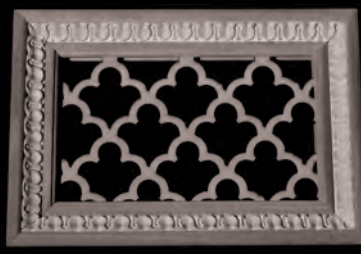

VENT GRILLES

These decorative vent grilles come in four different patterns. The use of the various inserts shown will allow for countless design combinations. All of our vents are sized to order (up to 4' x4') and available with or without outer frame.

VENTS

VENT-1000 DIAMOND
Shown w/optional MLD-124A

VENT-1001 SCALLOP
Shown w/optional MLD-123A

VENT-1002 VENETIAN
Shown w/optional MLD-105A

VENT-1003 RENAISSANCE
Shown w/optional MLD-125A

Optional Insert Mouldings for Vent Frames