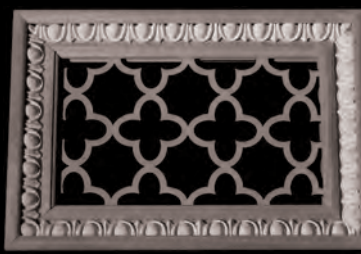

VENT GRILLES

These decorative vent grilles come in four different patterns. The use of the various inserts shown will allow for countless design combinations. All of our vents are sized to order (up to 4' x4') and available with or without outer frame.

VENTS

VENT-1000 DIAMOND
Shown w/optional MLD-124A

VENT-1001 SCALLOP
Shown w/optional MLD-123A

VENT-1002 VENETIAN
Shown w/optional MLD-105A

VENT-1003 RENAISSANCE
Shown w/optional MLD-125A

Optional Insert Mouldings for Vent Frames