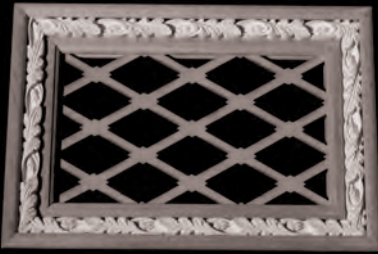

VENT GRILLES

These decorative vent grilles come in four different patterns. The use of the various inserts shown will allow for countless design combinations. All of our vents are sized to order (up to 4' x4') and available with or without outer frame.

VENTS

VENT-1000 DIAMOND
Shown w/optional MLD-124A

VENT-1001 SCALLOP
Shown w/optional MLD-123A

VENT-1002 VENETIAN
Shown w/optional MLD-105A

VENT-1003 RENAISSANCE
Shown w/optional MLD-125A

Optional Insert Mouldings for Vent Frames